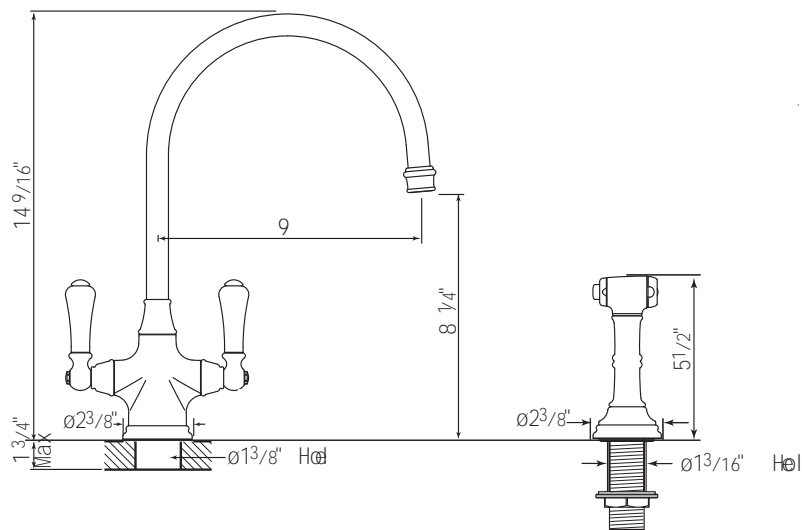

WARRANTY

- Limited Lifetime