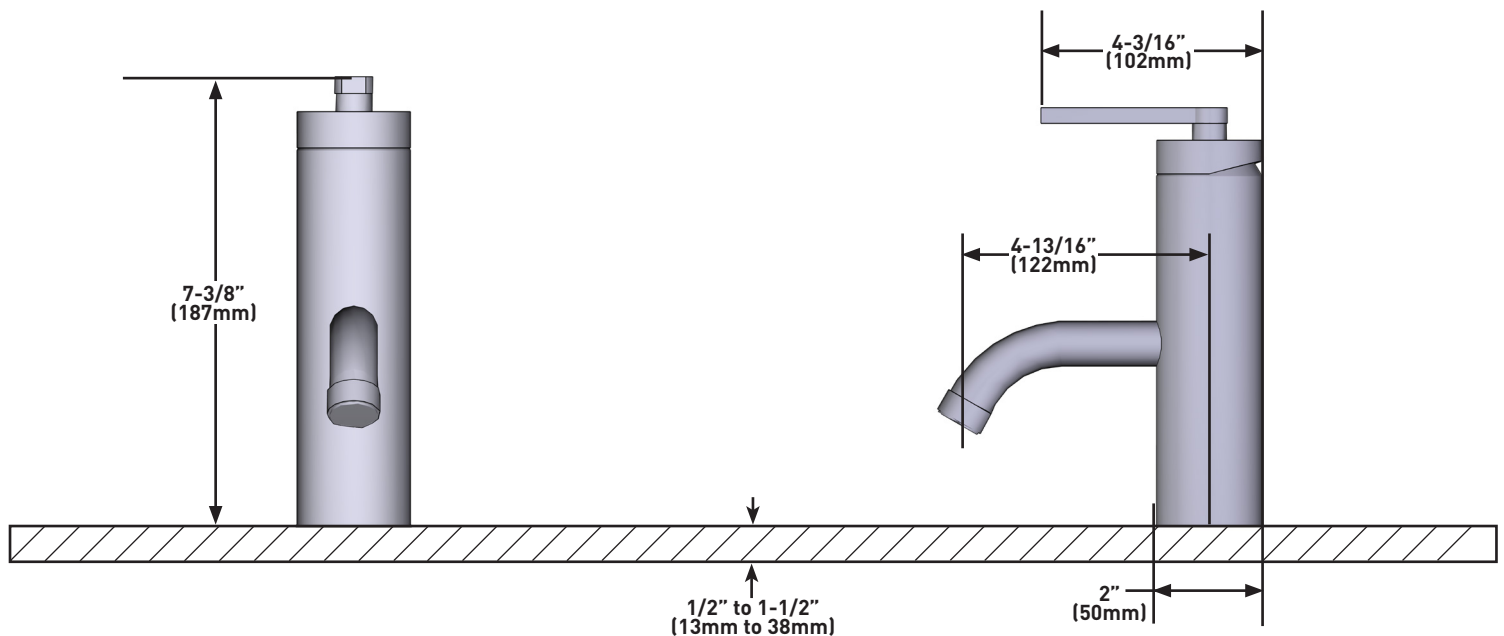

For warranty or additional information, contact:

US Customers

U.S.A.
houseofrohl.com/support
1-800-777-9762

QUEBEC / MARITIMES / WESTERN CANADA
QUÉBEC / MARITIMES / OUEST CANADIEN
QUEBEC / MARITIMOS / CANADA OCCIDENTAL
houseofrohl.ca/support
1-866-473-8442

Canadian Customers

ONTARIO
houseofrohl.ca/support
1-800-287-5354