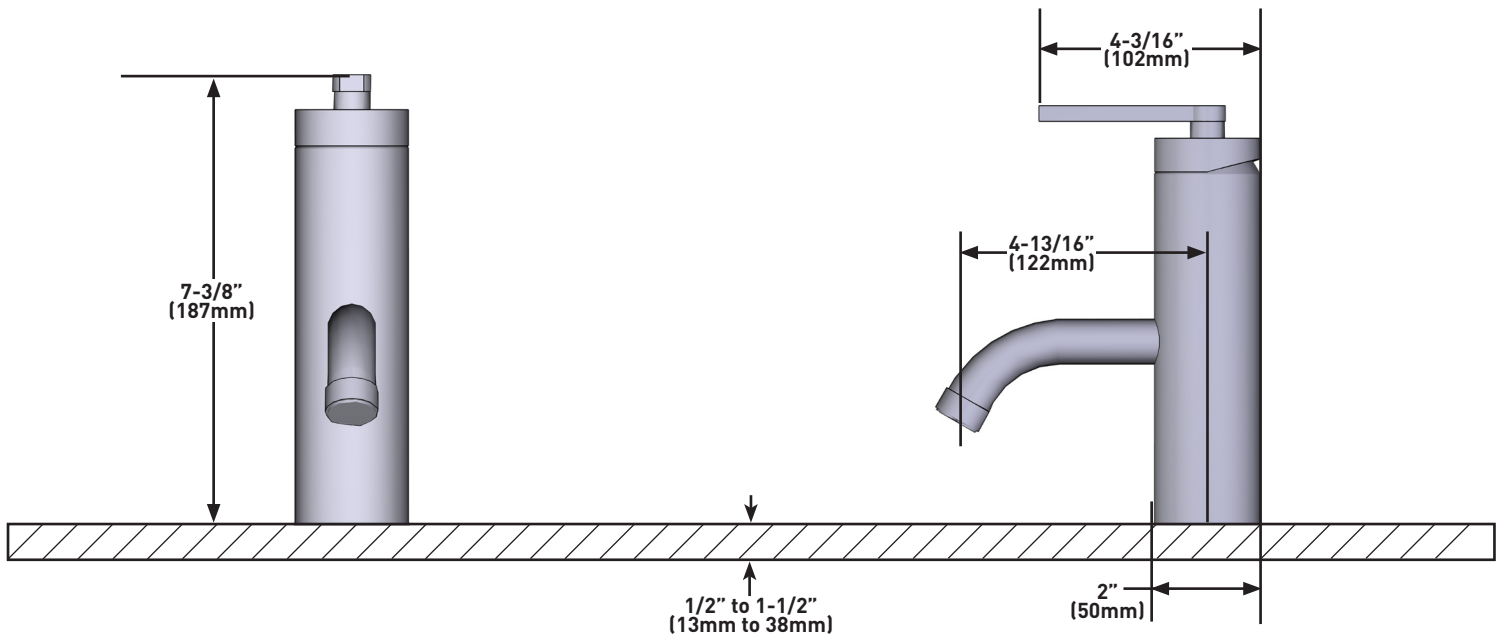

For warranty or additional information, contact:

US Customers

U.S.A.
houseofrohl.com/support
1-800-777-9762

QUEBEC / MARITIMES / WESTERN CANADA
QUÉBEC / MARITIMES / OUEST CANADIEN
QUEBEC / MARITIMOS / CANADA OCCIDENTAL
houseofrohl.ca/support
1-866-473-8442

Canadian Customers

ONTARIO
houseofrohl.ca/support
1-800-287-5354