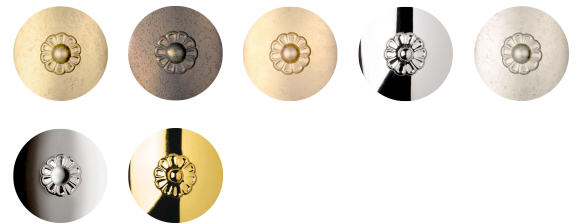

SCHONBEK

1870

CENTURY

1703

The ultimate heirloom chandelier, regal and refined, timeless and classic. A masterpiece of cascading crystals with an intricately cut crystal column, Century is fit for a ballroom, a stately dining room or a grand residence.

OPTIONS

Heritage Crystal (H)

-22, -23, -26, -40, -48, -49, -211

MORE CENTURY

1701	1702	1704
1705	1707	1709
1712	1716	1718
1829		

SPECIFICATIONS

Type:	Wall Sconce
↔ Width/Length:	13in / 33cm
↕ Height:	17.5in / 44cm
↗↘ Depth/Extension:	6in / 15cm
📦 Hang Weight:	4lbs / 1.8kg
Tier Count:	2
Bulb Count:	3
Bulb Info:	(3) E12, 60 MAX, B10**
Voltage:	110V / 220V / CCC

*Bulb Included **Bulb Not Included