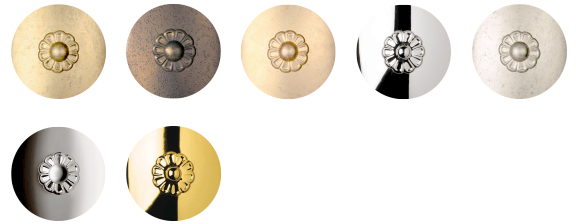

SCHONBEK

1870

CENTURY

1709

The ultimate heirloom chandelier, regal and refined, timeless and classic. A masterpiece of cascading crystals with an intricately cut crystal column, Century is fit for a ballroom, a stately dining room or a grand residence.

OPTIONS

Heritage Crystal (H)

-22, -23, -26, -40, -48, -49, -211

MORE CENTURY

1701	1702	1703
1704	1705	1707
1712	1716	1718
1829		

SPECIFICATIONS

Type:	Chandelier
↔ Width/Length:	26in / 66cm
↕ Height:	22in / 56cm
↓ Chain Length:	40in / 102cm
⬇️ Hang Weight:	18lbs / 8.1kg
Tier Count:	1
Bulb Count:	9
Bulb Info:	(9) E12, 60 MAX, B10**
Voltage:	110V / 220V / CCC

*Bulb Included **Bulb Not Included