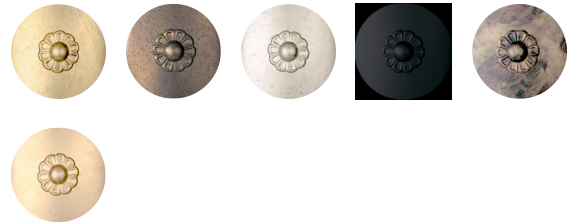

SCHONBEK

1870

RENAISSANCE

3758

Recalling the glorious opulence of Baroque chandeliers with its open frame, lyre patterns and bouquet tops, Renaissance is an homage to the seventeenth-century court of King Louis XIV. Our interpretation is boldly contemporary.

OPTIONS

Heritage Crystal (H), Crystals From Swarovski (S), CRYSTALS FROM SWAROVSKI (TK)

-22, -23, -48, -51, -76, -26

MORE RENAISSANCE

3756	3757	3761
3762	3769	3770
3771	3772	3773
3774	3780	3783
3784	3785	3787
3792		

SPECIFICATIONS

Type:	Wall Sconce
↔ Width/Length:	14in / 36cm
↕ Height:	22.5in / 57cm
↗↘ Depth/Extension:	4.5in / 11cm
📦 Hang Weight:	5lbs / 2.3kg
Tier Count:	2
Bulb Count:	2
Bulb Info:	(2) E12, 60 MAX, B10**
Voltage:	110V / 220V / CCC