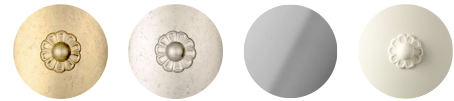

## SARELLA

RS8308

A waterfall of metal discs and crystal beading glimmers around fine glass arms. Sarella's classic marriage of hand-finished metal and multifaceted crystal drops sheds a beautiful, soft light on your interior. An instant heirloom, it has been interpreted in different styles, from the traditional frame enhanced by round branches, to the simple bejeweled columns perfect for intimate areas.

## OPTIONS

Heritage Crystal (H), Spectra Crystal (A),  
Crystals From Swarovski (S)

-22, -48, -401, -06