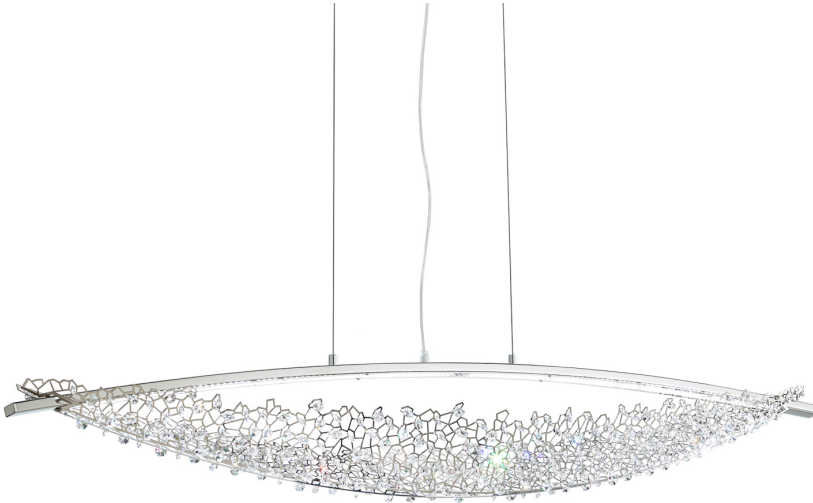

SCHONBEK

1870

AMACA SHK300

Brilliant crest shapes grace any minimalist room with their feather-light presence. A straightforward trio of cables affix to a sleek crossbar and layer industrial ease with the intrigue of a net sprinkled with up to 400 Swarovski crystals. This style amplifies the energy of a room with a deliberately simple design that accentuates any home's exquisite qualities.

OPTIONS

Crystals From Swarovski (S)

-SS1

MORE AMACA SHK200

SPECIFICATIONS

Type:	Pendant
↔ Width/Length:	52in / 132cm
↕ Height:	7.5in / 19cm
↗↘ Depth/Extension:	7.5in / 19cm
↓ Chain Length:	144in / 366cm
⬇ Hang Weight:	8lbs / 3.6kg
Tier Count:	1
Light Temperature:	3000K
Bulb Count:	2
Bulb Info:	(2) 17.9 MAX, LED*
Voltage:	110V / 220V

*Bulb Included **Bulb Not Included