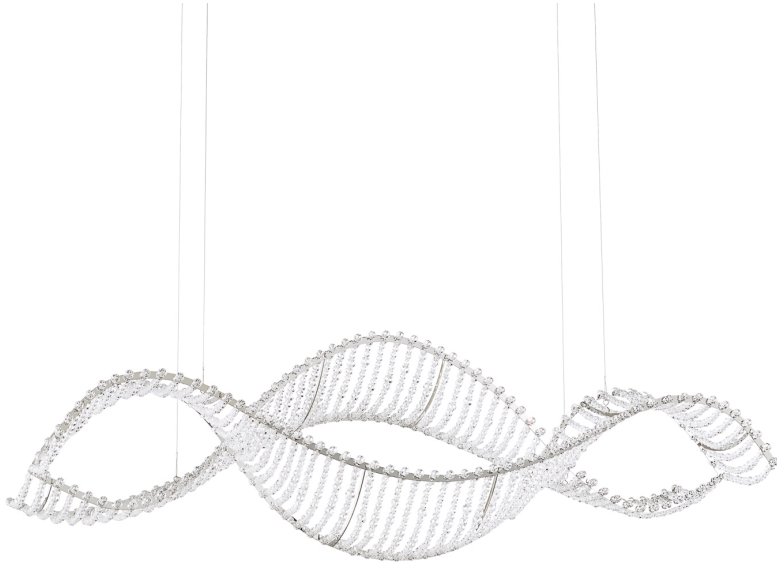

# SCHONBEK

1870

ALON  
SRI400

## OPTIONS

Crystals From Swarovski (S)

-SS1

## SPECIFICATIONS

Type:	Pendant
↔ Width/Length:	40.5in / 103cm
↕ Height:	12.5in / 32cm
↗↘ Depth/Extension:	14in / 36cm
↓ Chain Length:	144in / 366cm
📦 Hang Weight:	19lbs / 8.6kg
Light Temperature:	3000K
Bulb Count:	4
Bulb Info:	(4) 32 MAX, LED*
Voltage:	110V