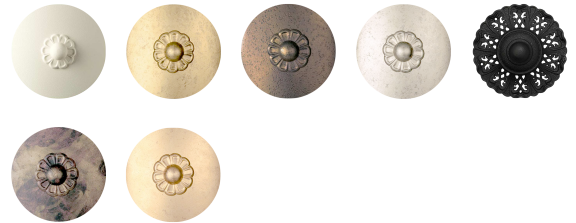

SCHONBEK

1870

VESCA

VA8312

This delicate, graceful chandelier blossoms like a strawberry at spring, evoking the petals of a flower adorned with decorative crystal chains. This unusual design will bring a lyrical atmosphere to charming dining spaces.

OPTIONS

Heritage Crystal (H), SPECTRA CRYSTAL (A),
CRYSTALS FROM SWAROVSKI (S)

-06, -22, -23, -48, -59, -76, -26

MORE VESCA

VA8305	VA8306	VA8322
VA8332	VA8335	VA8336
VA8339	VA8355	

SPECIFICATIONS

Type:	Close to Ceiling
↔ Width/Length:	29in / 74cm
↕ Height:	23in / 58cm
📏 Hang Weight:	14lbs / 6.3kg
Tier Count:	1
Bulb Count:	5
Bulb Info:	(5) E12, 60 MAX, B10**
Voltage:	110V

*Bulb Included **Bulb Not Included