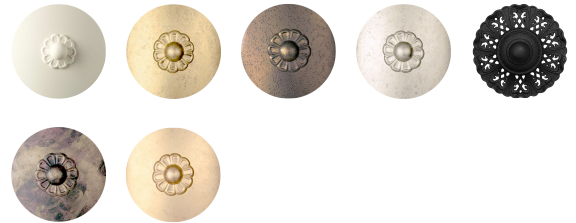

SCHONBEK

1870

VESCA

VA8335

This delicate, graceful chandelier blossoms like a strawberry at spring, evoking the petals of a flower adorned with decorative crystal chains. This unusual design will bring a lyrical atmosphere to charming dining spaces.

OPTIONS

Heritage Crystal (H), SPECTRA CRYSTAL (A), CRYSTALS FROM SWAROVSKI (S)

-06, -22, -23, -48, -59, -76, -26

MORE VESCA

VA8305

VA8306

VA8312

VA8322

VA8332

VA8336

VA8339

VA8355

SPECIFICATIONS

Type:	Chandelier
↔ Width/Length:	29in / 74cm
↕ Height:	27in / 69cm
↓ Chain Length:	40in / 102cm
⬇ Hang Weight:	17lbs / 7.7kg
Tier Count:	1
Bulb Count:	5
Bulb Info:	(5) E12, 60 MAX, B10**
Voltage:	110V / 220V / CCC

*Bulb Included **Bulb Not Included