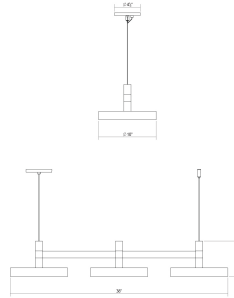

Project:

Systema Staccato 3-Light Linear Pendant w/Pan Shades Spec Sheet

SKU: 1783.16-PAN Learn more at:
<https://sonnemanlight.com/systema-staccato-linear-pendant>

Description: Lightly scaled geometric elements form expansive intersecting or linear constructions of modern minimalism in a variety of configurations with a range of available luminaires. Crisp rectilinear bars support minimal tubular elements with luminous trims, extensions, or shaded reflectors for general and directed lighting functionality. Systema Staccato Linear Pendants are available in multiple sizes and are easy to customize with cone, pan, or drum shades. The Systema Staccato Linear Pendant includes Drum Trims. If you are not using a configuration with shades, you can select [alternate trims](#), which can be ordered separately.

Type #:

Dimensions

Height:	6
Width:	10"
Length:	29.25"
Minimum Extension:	7.5
Diameter:	48
Size:	3 Light

Electrical Specs

Bulb(s) Included?:	Yes
Bulb 1 Type:	Integral LED
Bulb Quantity:	3
Input Voltage:	120VAC
Wattage:	12
Initial Lumens:	900
Delivered Lumens:	450
Color Temperature:	3000K
CRI:	90
Power Supply Type:	Driver
Power Supply Quantity:	1
Power Supply Location:	Outlet Box
Dimming Type:	TRIAC/ELV

Installation

Installation:	Licensed electrician required
Sloped Ceiling Compatible?:	Not Compatible
Cord Length:	20' Adjustable Cable
Minimum Hanging Height:	7.5
Maximum Hanging Height:	246

Shade

Shade 1 Material:	Acrylic
-------------------	---------