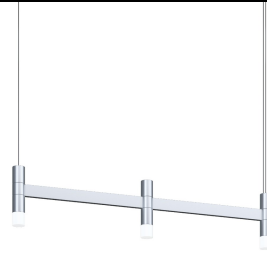

Project:

Systema Staccato Linear Pendant Spec Sheet

SKU: 1783.16 Learn more at:
<https://sonnemanlight.com/systema-staccato-linear-pendant>

Description: Lightly scaled geometric elements form expansive intersecting or linear constructions of modern minimalism in a variety of configurations with a range of available luminaires. Crisp rectilinear bars support minimal tubular elements with luminous trims, extensions, or shaded reflectors for general and directed lighting functionality. Systema Staccato Linear Pendants are available in multiple sizes and are easy to customize with cone, pan, or drum shades. The Systema Staccato Linear Pendant includes Drum Trims. If you are not using a configuration with shades, you can select [alternate trims](#), which can be ordered separately.

Type #:

Dimensions

Height: 6
Length: 29.25"
Diameter: 48
Size: 3 Light

Electrical Specs

Bulb(s) Included?: Yes
Bulb 1 Type: Integral LED
Bulb Quantity: 3
Input Voltage: 120VAC
Wattage: 12
Initial Lumens: 900
Delivered Lumens: 450
Color Temperature: 3000K
CRI: 90
Power Supply Type: Driver
Power Supply Quantity: 1
Power Supply Location: Outlet Box
Dimming Type: TRIAC/ELV

Installation

Installation:
Sloped Ceiling Compatible?:
Cord Length:
Minimum Hanging Height:
Maximum Hanging Height:

Licensed electrician required
Not Compatible
20'
Adjustable Cable
7.5
246

Shade

Shade 1 Material: Frosted Acrylic