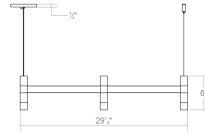

Project:

Systema Staccato Linear Pendant Spec Sheet

SKU: 1783.16 Learn more at:
<https://sonnemanlight.com/systema-staccato-linear-pendant>

Description: Lightly scaled geometric elements form expansive intersecting or linear constructions of modern minimalism in a variety of configurations with a range of available luminaires. Crisp rectilinear bars support minimal tubular elements with luminous trims, extensions, or shaded reflectors for general and directed lighting functionality. Systema Staccato Linear Pendants are available in multiple sizes and are easy to customize with cone, pan, or drum shades. The Systema Staccato Linear Pendant includes Drum Trims. If you are not using a configuration with shades, you can select [alternate trims](#), which can be ordered separately.

Type #:

Dimensions

Height: 6
Length: 29.25"
Diameter: 48
Size: 3 Light

Electrical Specs

Bulb(s) Included?: Yes
Bulb 1 Type: Integral LED
Bulb Quantity: 3
Input Voltage: 120VAC
Wattage: 12
Initial Lumens: 900
Delivered Lumens: 450
Color Temperature: 3000K
CRI: 90
Power Supply Type: Driver
Power Supply Quantity: 1
Power Supply Location: Outlet Box
Dimming Type: TRIAC/ELV