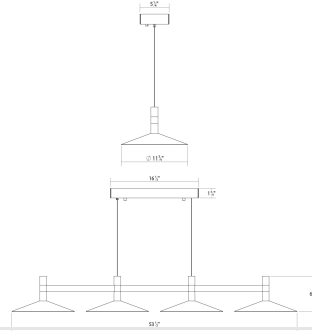

Project:

Systema Staccato 4-Light Linear Pendant w/Shallow Cone Shades Spec Sheet

SKU: 1784.14-CON Learn more at:
<https://sonnemanlight.com/systema-staccato-linear-pendant>

Description: Lightly scaled geometric elements form expansive intersecting or linear constructions of modern minimalism in a variety of configurations with a range of available luminaires. Crisp rectilinear bars support minimal tubular elements with luminous trims, extensions, or shaded reflectors for general and directed lighting functionality. Systema Staccato Linear Pendants are available in multiple sizes and are easy to customize with cone, pan, or drum shades. The Systema Staccato Linear Pendant includes Drum Trims. If you are not using a configuration with shades, you can select [alternate trims](#), which can be ordered separately.

Type #:

Dimensions

Height:	6
Width:	11.75"
Length:	43.25"
Minimum Extension:	8
Diameter:	48
Size:	4 Light

Electrical Specs

Bulb(s) Included?:	Yes
Bulb 1 Type:	Integral LED
Bulb Quantity:	4
Input Voltage:	120VAC
Wattage:	18
Initial Lumens:	1200
Delivered Lumens:	600
Color Temperature:	3000K
CRI:	90
Power Supply Type:	Driver
Power Supply Quantity:	1
Power Supply Location:	Outlet Box
Dimming Type:	TRIAC/ELV

Installation

Installation:	Licensed electrician required
Sloped Ceiling Compatible?:	Not Compatible
Cord Length:	20' Adjustable Cable
Minimum Hanging Height:	8
Maximum Hanging Height:	246

Shade

Shade 1 Material:	Acrylic
-------------------	---------