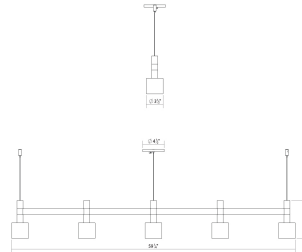

# Systema Staccato 5-Light Linear Pendant w/Drum Shades Spec Sheet

SKU: 1785.16-CYL Learn more at:  
<https://sonnemanlight.com/systema-staccato-linear-pendant>

Description: Lightly scaled geometric elements form expansive intersecting or linear constructions of modern minimalism in a variety of configurations with a range of available luminaires. Crisp rectilinear bars support minimal tubular elements with luminous trims, extensions, or shaded reflectors for general and directed lighting functionality. Systema Staccato Linear Pendants are available in multiple sizes and are easy to customize with cone, pan, or drum shades. The Systema Staccato Linear Pendant includes Drum Trims. If you are not using a configuration with shades, you can select [alternate trims](#), which can be ordered separately.

## Dimensions

Height:	6
Width:	3.5"
Length:	57.25"
Minimum Extension:	7.5
Diameter:	48
Size:	5 Light