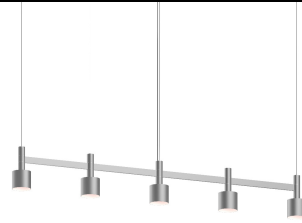

# Systema Staccato 5-Light Linear Pendant w/Drum Shades Spec Sheet

SKU: 1785.16-CYL Learn more at:  
<https://sonnemanlight.com/systema-staccato-linear-pendant>

Description: Lightly scaled geometric elements form expansive intersecting or linear constructions of modern minimalism in a variety of configurations with a range of available luminaires. Crisp rectilinear bars support minimal tubular elements with luminous trims, extensions, or shaded reflectors for general and directed lighting functionality. Systema Staccato Linear Pendants are available in multiple sizes and are easy to customize with cone, pan, or drum shades. The Systema Staccato Linear Pendant includes Drum Trims. If you are not using a configuration with shades, you can select [alternate trims](#), which can be ordered separately.

## Dimensions

Height:	6
Width:	3.5"
Length:	57.25"
Minimum Extension:	7.5
Diameter:	48
Size:	5 Light

## Available Finishes

Available Finishes: Bright Satin Aluminum (.16), Satin Black (.25), Painted Brass (.14)