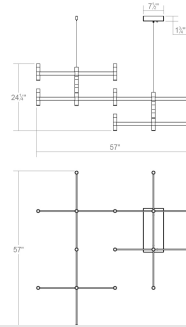

# Systema Staccato Offset Chandelier Spec Sheet

SKU: 1788.14 Learn more at:  
<https://sonnemanlight.com/systema-staccato-offset-chandelier>

Description: Lightly scaled geometric elements form expansive intersecting or linear constructions of modern minimalism in a variety of configurations with a range of available luminaires. Crisp rectilinear bars support minimal tubular elements with luminous trims, extensions, or shaded reflectors for general and directed lighting functionality. The Systema Staccato Offset Chandelier includes Drum Trims for the upward luminaires and Slim Trims for the downward luminaires. [Alternate trims](#) can be ordered separately.

## Dimensions

Height:	24.5
Length:	57
Diameter:	48
Size:	Standard