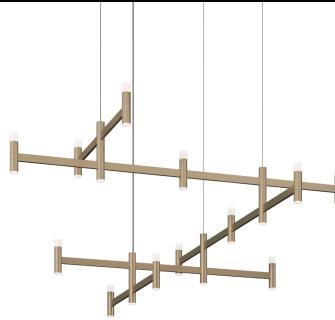

# Systema Staccato Offset Chandelier Spec Sheet

SKU: 1788.14 Learn more at:  
<https://sonnemanlight.com/systema-staccato-offset-chandelier>

Description: Lightly scaled geometric elements form expansive intersecting or linear constructions of modern minimalism in a variety of configurations with a range of available luminaires. Crisp rectilinear bars support minimal tubular elements with luminous trims, extensions, or shaded reflectors for general and directed lighting functionality. The Systema Staccato Offset Chandelier includes Drum Trims for the upward luminaires and Slim Trims for the downward luminaires. [Alternate trims](#) can be ordered separately.

## Dimensions

Height:	24.5
Length:	57
Diameter:	48
Size:	Standard