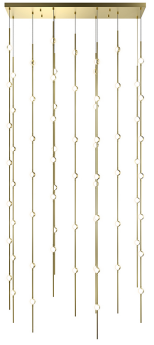

Project:

Constellation Andromeda Pendant Spec Sheet

SKU: 2166.38W-27 Learn more at:
<https://sonnemanlight.com/constellation-andromeda-pendant>

Description: LED hubs connected in linear strands of various lengths are suspended to from dramatically powerful luminance within a vertical space. Available in a variety of sizes and configurations, with lens options of crystal facets or soft white, Constellation® Andromeda can also be customized for your project.

Type #:

Dimensions

Height:	75"
Width:	36"
Length:	8"
Diameter:	6"
Shape:	Rectangle
Size:	36"

Electrical Specs

Bulb(s) Included?:	Yes
Bulb 1 Type:	Integral LED
Bulb Quantity:	69
Input Voltage:	100-277VAC
Wattage:	138
Initial Lumens:	15210
Delivered Lumens:	8970
Color Temperature:	2700K
CRI:	90
Power Supply Type:	Driver
Power Supply Quantity:	1
Power Supply Location:	Remote
Dimming Type:	0-10V

Installation

Installation:	Licensed electrician required, multi-step installation
Sloped Ceiling Compatible?:	Not Compatible
Minimum Hanging Height:	76"
Maximum Hanging Height:	196"

Shade

Lens Type:	White Optical Acrylic Lens
Shade 1 Material:	White Optical Acrylic

Available Finishes

Available Finishes: Brass Nickel w/Clear Faceted Acrylic Lens, Brass Nickel w/White Optical Acrylic Lens, Satin Nickel w/Clear Faceted Acrylic Lens, Satin Nickel w/White Optical Acrylic Lens