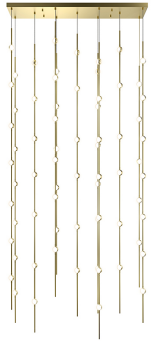

Project:

Constellation Andromeda Pendant Spec Sheet

SKU: 2166.38W Learn more at:
<https://sonnemanlight.com/constellation-andromeda-pendant>

Description: LED hubs connected in linear strands of various lengths are suspended to from dramatically powerful luminance within a vertical space. Available in a variety of sizes and configurations, with lens options of crystal facets or soft white, Constellation® Andromeda can also be customized for your project.

Type #:

Dimensions

Height: 75"
Width: 36"
Length: 8"
Diameter: 6"
Shape: Rectangle
Size: 36"

Electrical Specs

Bulb(s) Included?: Yes
Bulb 1 Type: Integral LED
Bulb Quantity: 69
Input Voltage: 100-277VAC
Wattage: 138
Initial Lumens: 15210
Delivered Lumens: 8970
Color Temperature: 3000K
CRI: 90
Power Supply Type: Driver
Power Supply Quantity: 1
Power Supply Location: Remote
Dimming Type: 0-10V

Installation

Installation: Licensed electrician required, multi-step installation
Sloped Ceiling Compatible?: Not Compatible
Minimum Hanging Height: 76"
Maximum Hanging Height: 196"

Shade

Lens Type: White Optical Acrylic Lens
Shade 1 Material: White Optical Acrylic

Available Finishes

Available Finishes: Brass Nickel w/Clear Faceted Acrylic Lens, Brass Nickel w/White Optical Acrylic Lens, Satin Nickel w/Clear Faceted Acrylic Lens, Satin Nickel w/White Optical Acrylic Lens