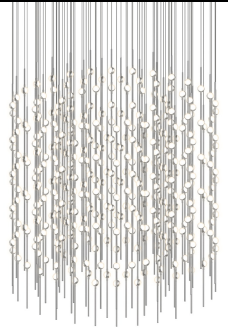

Project:

Constellation 48" Centaurus Cylinder LED Chandelier Spec Sheet

SKU: 2172.13W Learn more at:
<https://sonnemanlight.com/constellation-centaurus-led-chandelier>

Description: Vertically suspended linear strands of silver or brass rods support multiple luminous hubs of dazzling radiance. Arranged in tiered or cylindrical volumes, the Centaurus chandeliers provide a spectacular, exciting, and dramatically luxurious presence to a modern or transitional environment.

Type #:

Dimensions

Height: 47"
Diameter: 48"
Shape: Cylinder

Electrical Specs

Bulb(s) Included?: Yes
Bulb 1 Type: Integral LED
Bulb Quantity: 390
Input Voltage: 100-277VAC
Wattage: 780
Initial Lumens: 86000
Delivered Lumens: 50700
Color Temperature: 3000K
CRI: 90
Power Supply Type: Driver
Power Supply Quantity: 3
Power Supply Location: Canopy
Dimming Type: TRIAC/ELV/0-10V

Installation

Installation: Licensed electrician required, multi-step installation

Sloped Ceiling Compatible?: Not Compatible
Installation Orientation: Vertical
Cord Length: 10' Adjustable Cord
Minimum Hanging Height: 49"
Maximum Hanging Height: 167"

Shade

Lens Type: White Optical Acrylic Lens
Shade 1 Material: Acrylic

Available Finishes

Available Finishes: Satin Nickel w/Clear Faceted Acrylic Lens, Satin Nickel w/White Optical Acrylic Lens, Satin Brass w/Clear Faceted Acrylic, Satin Brass w/White Optical Acrylic