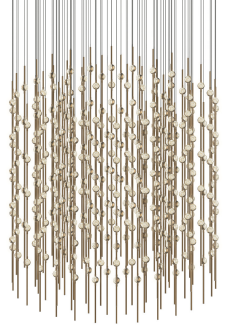

# Constellation 48" Centaurus Cylinder LED Chandelier Spec Sheet

SKU: 2172.38C    Learn more at:  
<https://sonnemanlight.com/constellation-centaurus-led-chandelier>

Description: Vertically suspended linear strands of silver or brass rods support multiple luminous hubs of dazzling radiance. Arranged in tiered or cylindrical volumes, the Centaurus chandeliers provide a spectacular, exciting, and dramatically luxurious presence to a modern or transitional environment.

## Dimensions

Height: 47"  
Diameter: 48"  
Shape: Cylinder

## Shade

Lens Type: Clear Faceted Acrylic Lens  
Shade 1 Material: Acrylic

## Available Finishes

Available Finishes: Satin Nickel w/Clear Faceted Acrylic Lens, Satin Nickel w/White Optical Acrylic Lens, Satin Brass w/Clear Faceted Acrylic, Satin Brass w/White Optical Acrylic