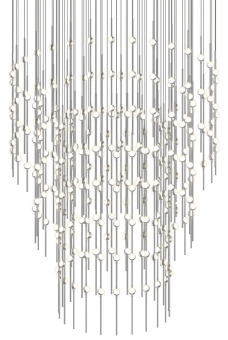

# Constellation 48" Centaurus Pyramid LED Chandelier (2700K) Spec Sheet

SKU: 2174.13W-27    Learn more at:  
<https://sonnemanlight.com/constellation-centaurus-led-chandelier>

Description: Vertically suspended linear strands of silver or brass rods support multiple luminous hubs of dazzling radiance. Arranged in tiered or cylindrical volumes, the Centaurus chandeliers provide a spectacular, exciting, and dramatically luxurious presence to a modern or transitional environment.

## Dimensions

Height: 60.25"  
Diameter: 48"  
Shape: Pyramid

## Shade

Lens Type: White Optical Acrylic Lens  
Shade 1 Material: Acrylic

## Available Finishes

Available Finishes: Satin Nickel w/Clear Faceted Acrylic Lens, Satin Nickel w/White Optical Acrylic Lens, Satin Brass w/Clear Faceted Acrylic, Satin Brass w/White Optical Acrylic