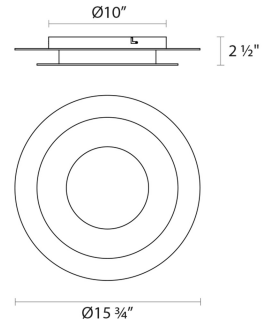

Project:

Offset LED Surface Mount Spec Sheet

SKU: 2729.98 Learn more at:
<https://sonnemanlight.com/offset-led-surface-mount>

Description: Two plates held in tandem, their unified geometry combines ambient illumination with a powerful downlight. Now available in rectangular and racetrack form factors in multiple lengths.

Type #:

Dimensions

Height:	2.5"
Width:	15"
Length:	15"
Diameter:	15.75"
Canopy/Backplate/Base:	10"
Shape:	Round
Size:	16"

Electrical Specs

Bulb(s) Included?:	Yes
Bulb 1 Type:	Integral LED
Input Voltage:	120-277VAC
Wattage:	30
Initial Lumens:	2700
Delivered Lumens:	1918
Color Temperature:	3000K
CRI:	90
Power Supply Type:	Driver
Power Supply Quantity:	1
Power Supply Location:	Canopy
Dimming Type:	TRIAC & ELV @120V / 0-10V
Bulb Max Wattage:	30

Installation

Installation:	Licensed electrician required
---------------	-------------------------------

Shipping

Carton 1 L x W x H:	19" X 19" X 6"
Carton 1 Gross Weight:	9 LBS

Shade

Shade 1 Material:	Aluminum
Shade 2 Material:	Acrylic