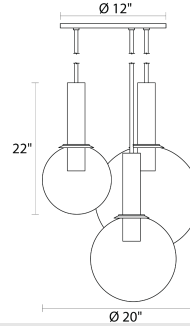

## Dimensions

Height:	22"
Diameter:	20"
Canopy/Backplate/Base:	10"
Hanging Details:	10' Adjustable Cord
Size:	3-Light