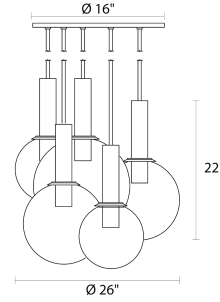

## Dimensions

Height: 22"  
 Diameter: 26"  
 Canopy/Backplate/Base: 16"  
 Hanging Details: 10'  
 Adjustable Cord  
 5-Light  
 Size: 5-Light