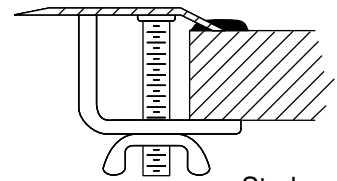

Stud mounting
provides easy
installation

Drop-in Installation

Technical Information

All product dimensions are nominal.

- Bowl configuration: Single
- Installation: Drop-in, Under-mount
- Drain hole: 1-3/4" (44 mm)

Notes

Install this product according to the installation instructions.

Measure your actual product for roughing-in details.