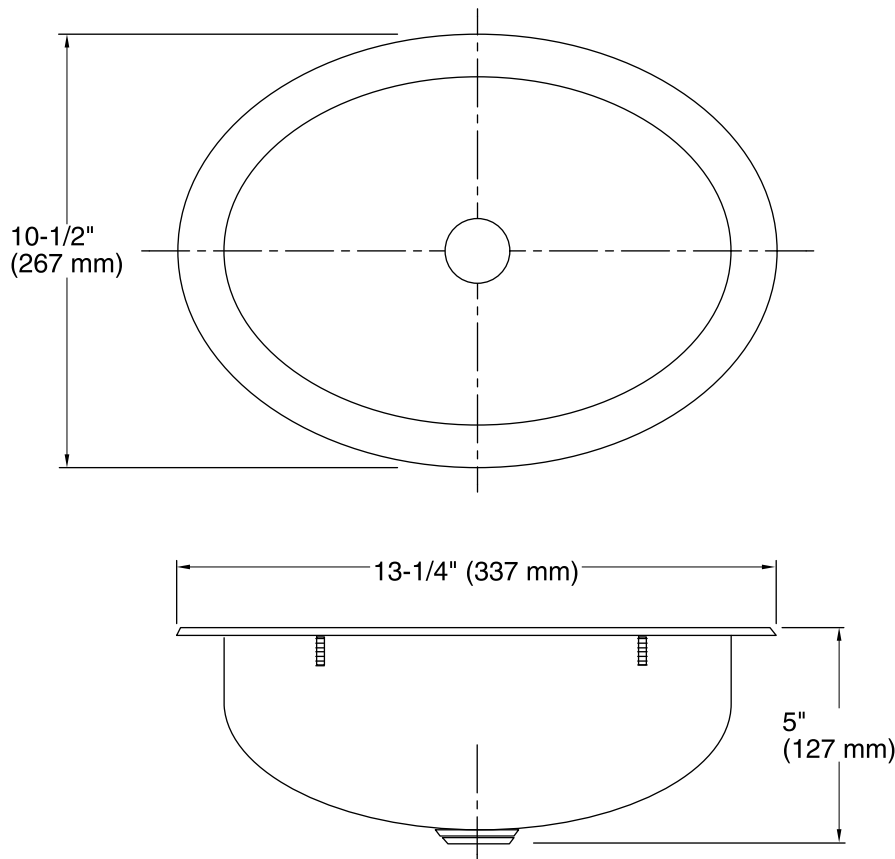

Stud mounting
provides easy
installation

Drop-in Installation

Technical Information

All product dimensions are nominal.

- Bowl configuration: Single
- Installation: Drop-in, Under-mount
- Drain hole: 1-3/4" (44 mm)

Notes

Install this product according to the installation instructions.

Measure your actual product for roughing-in details.