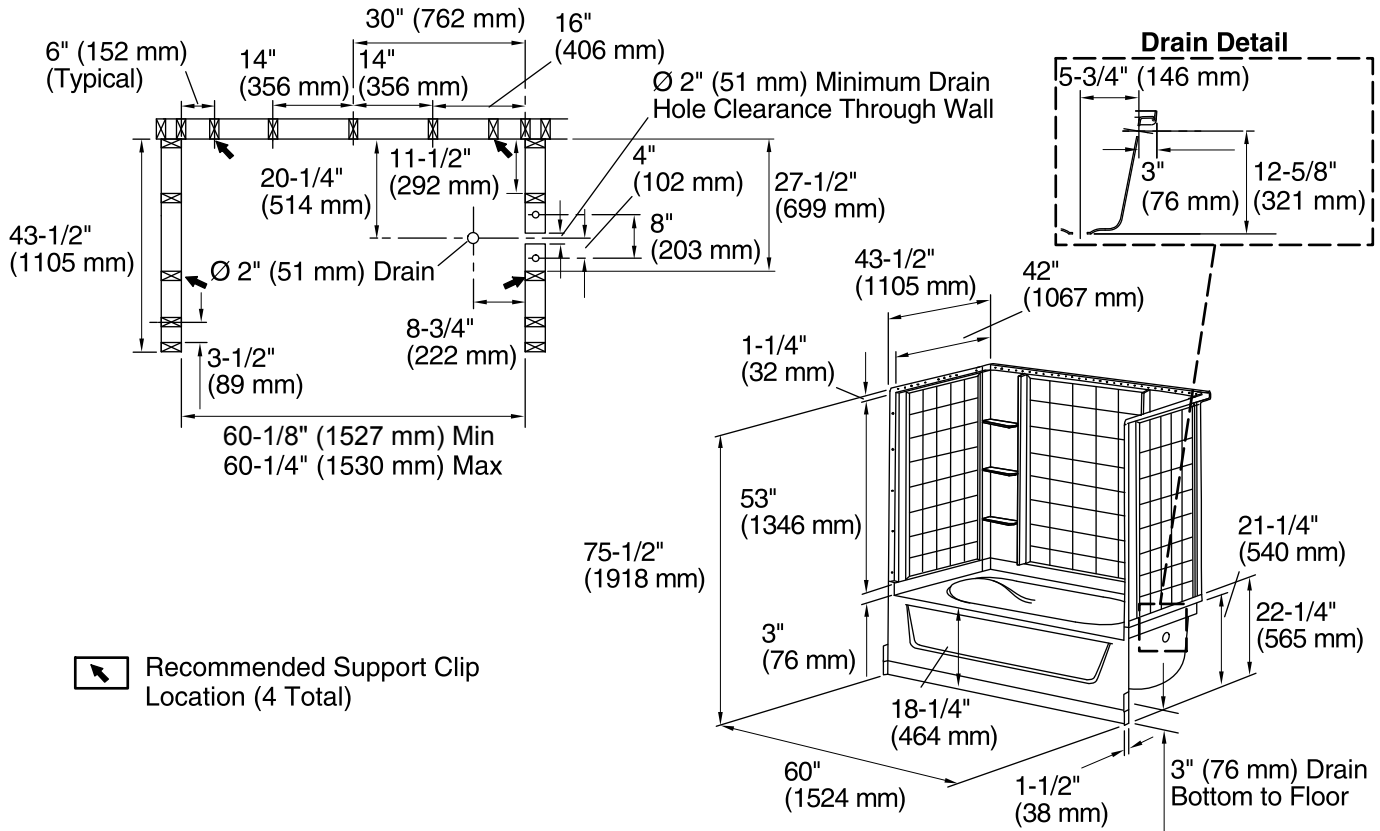

**Features**

- Alcove installation
- 18-1/4" apron
- Vikrell material
- Right drain
- Tongue-and-groove walls with snap-together installation
- Tile look
- Some caulk required
- Corner shelves, built-in armrests and contoured back
- 3" drain-to-floor clearance for above-floor drain installation

**Included Components**

Product consists of:

- 71114100 60" x 42" Bath/Shower Wall Set
- 71111122 60" x 42" AFD Bath

**Codes/Standards**

- CSA B45.5/IAPMO Z124
- ASTM E162
- ASTM E662
- Greenguard UL 2818 - Gold
- HUD, UM Bulletin 73

Color	Code	Description
	0	White
	96	KOHLER Biscuit

### Technical Information

All product dimensions are nominal.

Installation:	Three-wall alcove
Drain location:	Right
Basin area, bottom:	40" x 27" (1016 mm x 686 mm)
Basin area, top:	52" x 35" (1321 mm x 889 mm)
Water depth:	11" (279 mm)
Water capacity:	55 gal (208.2 L)
Minimum flat for door:	3-1/4" (83 mm)
Maximum door height:	55-3/4" (1416 mm)
Maximum door width:	58-1/2" (1486 mm)