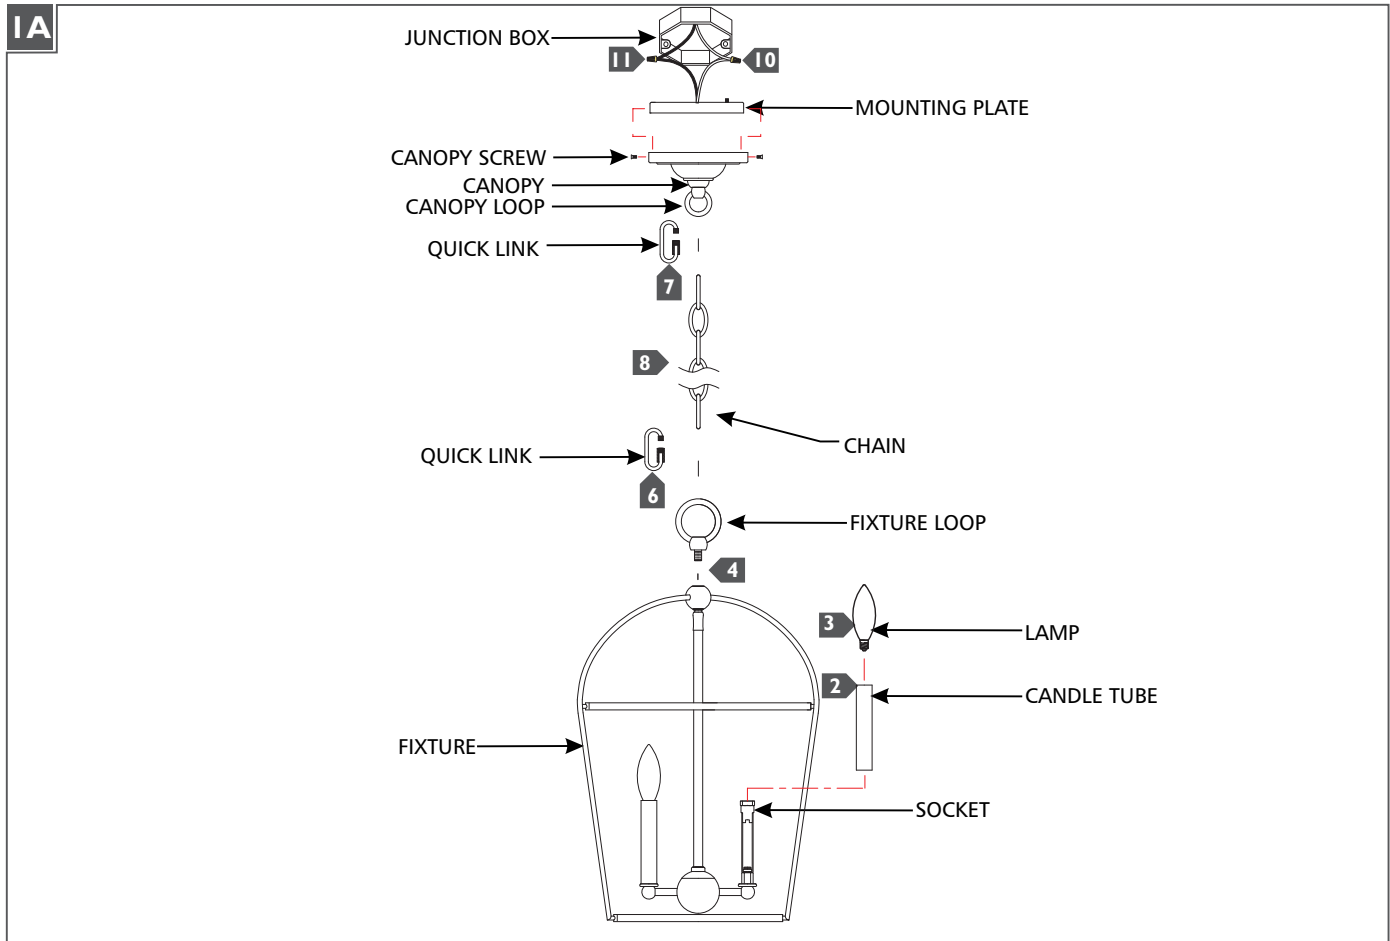

Stonington Pendant

CC1084 1.0

GENERATION LIGHTING

Pendant

GENERAL PRODUCT INFORMATION:

These fixtures are intended to be installed utilizing NEC compliant junction boxes.

This product is safety listed for damp locations.

Use minimum 90°C supply conductors.

- 1** Secure the mounting plate to the junction box.
- 2** Install the candle tube by sliding it over the socket.
- 3** Screw the lamp into the socket. Refer to the label on the lamp socket for Max Wattage information.
- 4** Feed the cord through the frame top and fixture loop, then screw the fixture loop onto the fixture.
- 5** Determine the wanted height of the fixture and remove a portion of the chain from the bottom by opening a link with pliers.
- 6** Install a quick link to bottom end of the chain, then secure the quick link onto the fixture loop.
- 7** Install the other quick link onto the remaining end of the chain, then secure the quick link onto the canopy loop.
- 8** Weave the cord through the chain, canopy and out of the junction box. Trim the cord leaving enough to make electrical connections.
- 9** Connect the fixture to a suitable ground in accordance to local electrical codes.
- 10** Connect the white fixture wire (square and/or rigid) to the neutral power line wire with a wire nut.
- 11** Connect the black fixture wire (round and/or smooth) to the hot power line wire with a wire nut.
- 12** Neatly place all the wires into the junction box, place the canopy onto the mounting plate, and secure it in place by using the provided canopy screws.