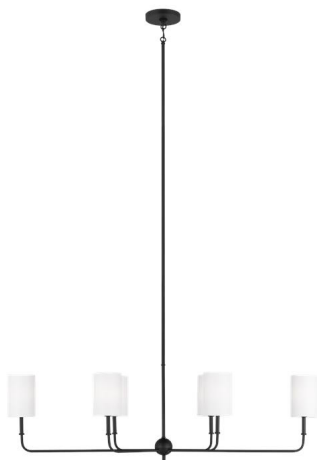

GENERATION LIGHTING

3609306EN-112: Six Light Large Chandelier

Dimensions:

Length:	14"	Overall Height:	59 7/8"
Width:	44"	Wire:	120" (color/Black)
Height:	14"	Mounting Proc.:	Screw Collar - Stem
		Connection:	Mounted To Box
		Watts:	3.5
		Lumens:	350

Bulbs:

6 - LED Candelabra B10 Torpedo 3.5w Max. 120v - included

Features:

- ENERGY STAR® Qualified
- LED Bulbs are an efficient, versatile and durable light source that deliver exceptional performance.
- Sloped ceiling mounting hardware included
- Meets Title 24 energy efficiency standards
- Title 24 compliant when used with included Joint Appendix (JA8) approved lamp.

Collection: Foxdale

UPC #:785652128233

Finish: Midnight Black (112)

Material List:

- 1 Body - Steel - Midnight Black
- 3 12" Stem - Steel - Midnight Black
- 1 6" Stem - Steel - Midnight Black

Safety Listing:

Backplate / Canopy Details:

Type	Height / Length	Width	Depth	Diameter	Outlet Box Up	Outlet Box Down
Canopy	3/4			5		

Replacement Bulb Data:

Product #		Type	Base	Watts	Watts Consumed	Volts	Hours	Lumens	Temp (°K)	CRI
LTB10C35027CB	Clear Glass Lens	Torpedo	E12 Candelabra	3.5	3.5	120v	25000	350 360°	2700	90