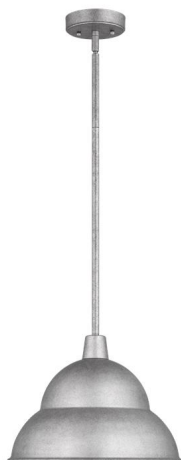

GENERATION LIGHTING

6236701EN3-57: One Light Outdoor Pendant

Dimensions:

Diameter:	14"	Wire:	120" (color/Black)
Height:	10 1/4"	Mounting Proc.:	Cap Nuts
		Connection:	Mounted To Box
		Watts:	9
		Lumens:	800

Bulbs:

1 - LED Medium A19 9w Max. 120v - included

Features:

- ENERGY STAR® Qualified
- Dark sky friendly. Designed to emit no light above the 90° horizontal plane. Photometry unavailable.
- LED Bulbs are an efficient, versatile and durable light source that deliver exceptional performance.
- Meets Title 24 energy efficiency standards
- Title 24 compliant when used with included Joint Appendix (JA8) approved lamp.

Collection: Barn Light

Featured in the decorative Fredricksburg collection

1 A19 Medium 100 watt light bulb

Dark sky friendly. Designed to emit no light above the 90° horizontal plane. Photometry unavailable.

Easily converts to LED with optional replacement lamps

Sloped ceiling mounting hardware included

UPC #:785652097942

Finish: Weathered Pewter (57)

Material List:

- 1 Body - Aluminum - Weathered Pewter
- 3 12" Stem - Steel - Weathered Pewter
- 1 6" Stem - Steel - Weathered Pewter