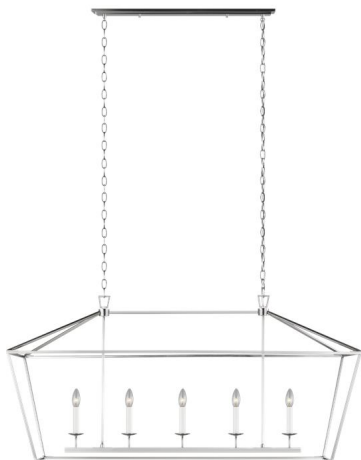

GENERATION LIGHTING

6692605EN-962: Five Light Medium Linear Chandelier Dimensions:

Length: 50"
Width: 16 7/8"
Height: 24 3/8"
Weight: 13.8 lbs.
Overall Height: 98 7/8"
Wire: 120" (color/Clear Silver)
Chain: 72"
Mounting Proc.: Screw Collar - Chain
Connection: Mounted To Box
Lumens: 350

Bulbs:

5 - LED Candelabra Torpedo 3.5w Max. 120v - included

Features:

- LED Bulbs are an efficient, versatile and durable light source that deliver exceptional performance.
- Meets Title 24 energy efficiency standards
- Title 24 compliant when used with included Joint Appendix (JA8) approved lamp.
- Supplied with wire pre-laced through chain

Collection: Dianna

Open, airy iron frame three-dimensional chandelier

Light bulbs included with fixture

Available in three finish options: Brushed Nickel, Midnight Black and Satin Brass

Assortment includes: 3-light mini lantern, 4-light small lantern, 5-light wide lantern and 5-light wide linear chandelier

Damp Rated

UPC #:785652088476

Finish: Brushed Nickel (962)

Material List:

1 Body - Steel - Brushed Nickel
2 Chain - Steel - Brushed Nickel

Safety Listing:

Safety Listed for Damp Locations

Backplate / Canopy Details: