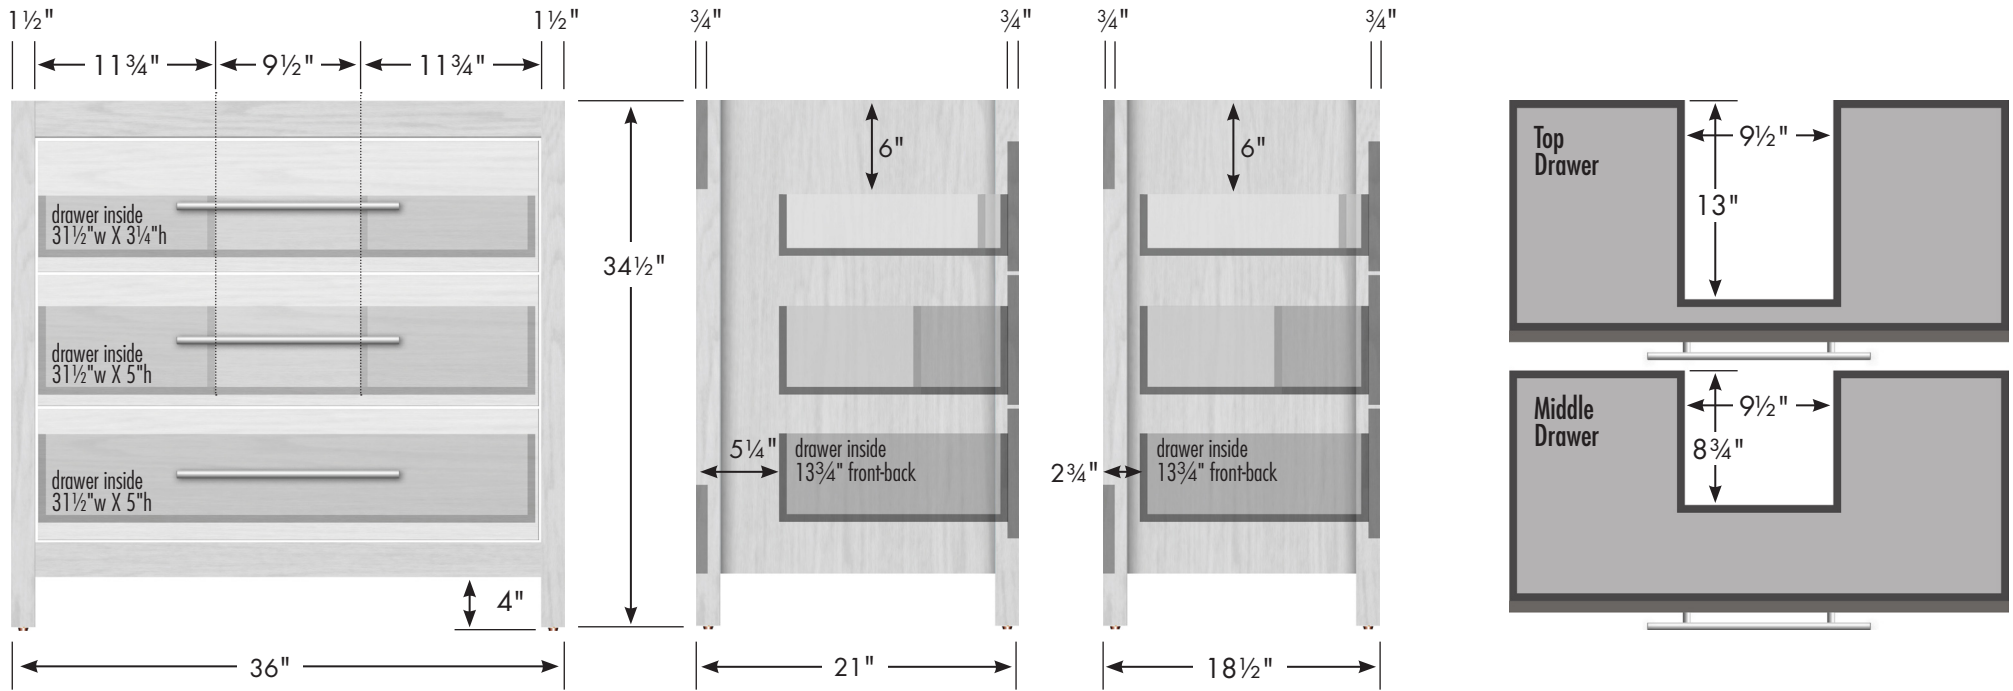

STRASSER

Specifications:

Belltown Vanity
36" w, 34½" h

Vanity back clear openings for plumbing

36" Belltown Vanity

36" wide
34½" tall
21" or 18½" front-to-back

4