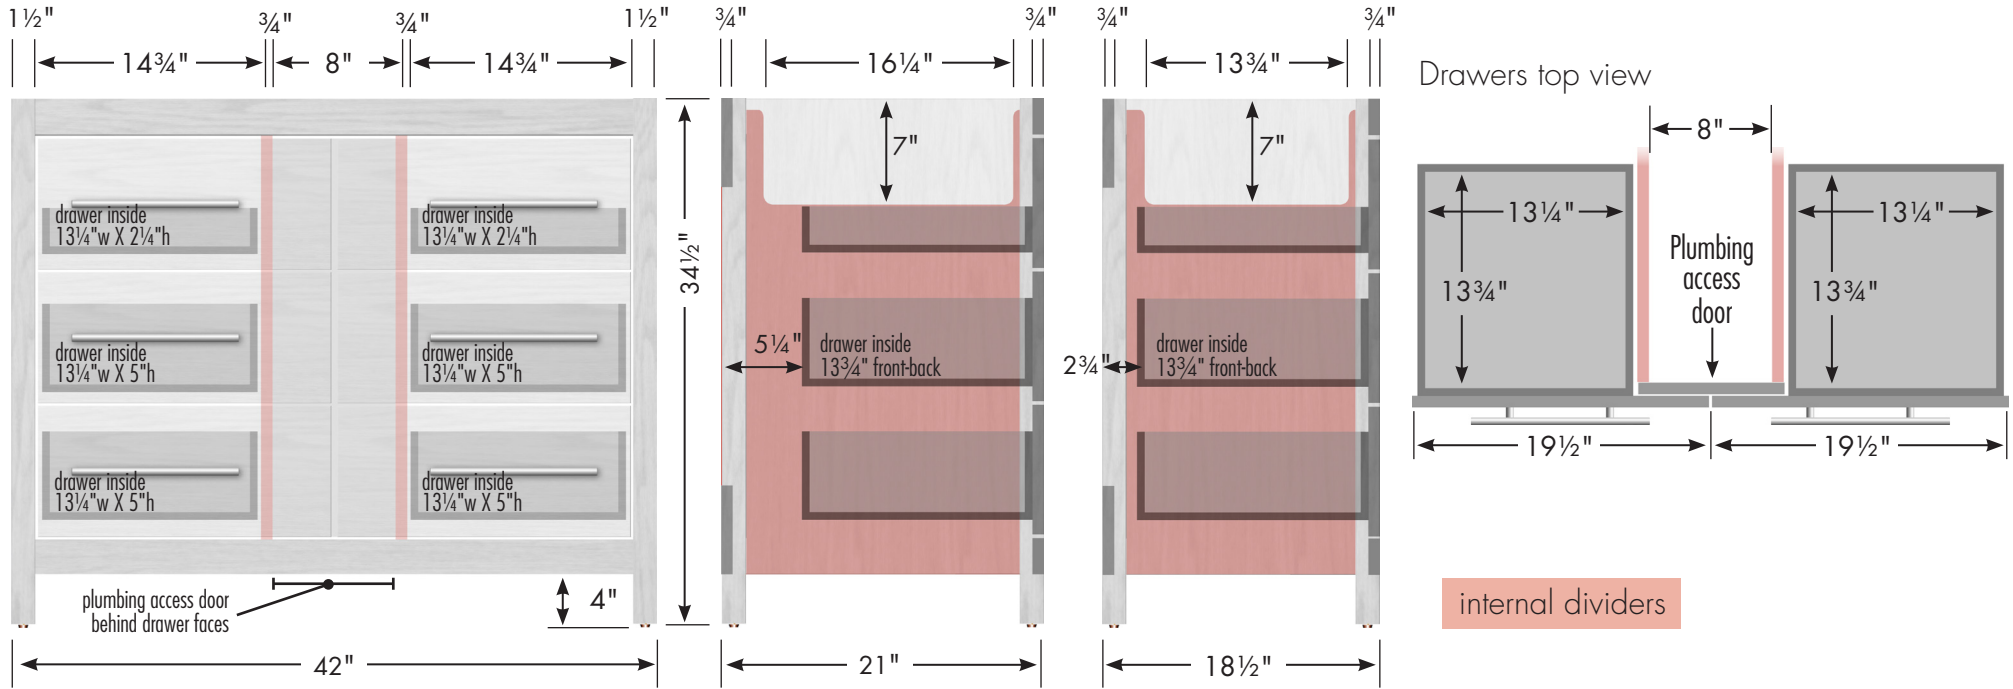

STRASSER

Specifications:

Belltown Vanity
42"w, 34½"h

Vanity back clear openings for plumbing

42" Belltown Vanity

42" wide
34½" tall
21" or 18½" front-to-back

3