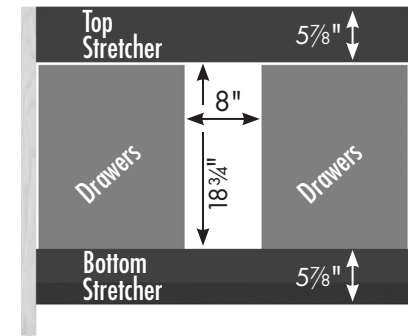

STRASSER

Specifications:

Belltown Vanity
42"w, 34½"h

Vanity back clear openings for plumbing

42" Belltown Vanity

42" wide
34½" tall
21" or 18½" front-to-back

3