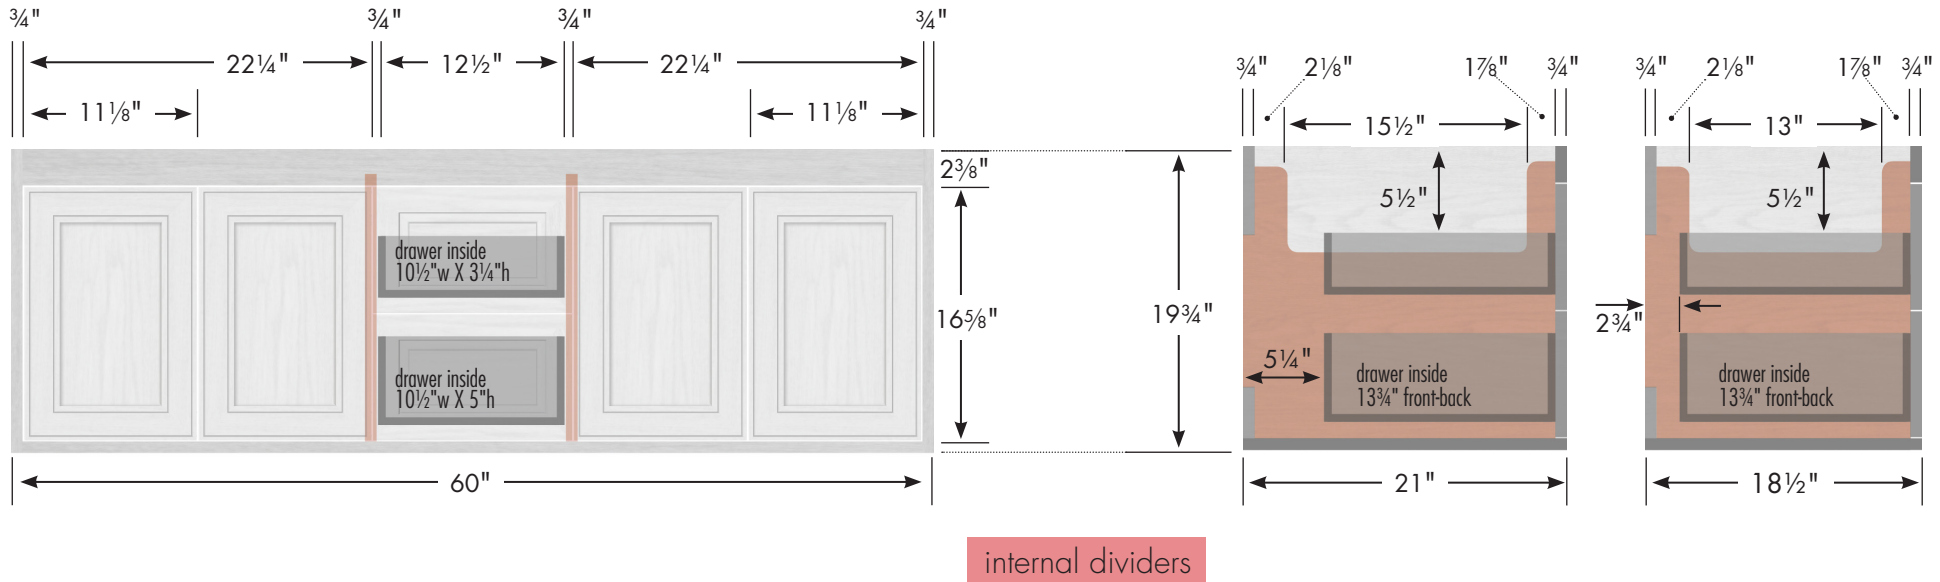

STRASSER

Specifications:

SoDo Vanity
60"w, 19³/₄"h, double basin

60" SoDo Vanity
Double Basin
60" wide
19³/₄" tall
21" or 18¹/₂" front-to-back

Vanity back clear openings for plumbing