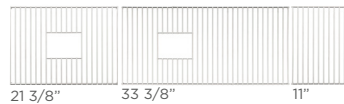

Recommended Workstation Accessories

Bottom Grate set BG 6 D 3 SS Stainless Steel

21 3/8" 33 3/8" 11"

Manual Strainer Basket
MDRNMSS Angel Finish Stainless Steel

Disposal Flange Strainer Basket
GDRNMSS Angel Finish Stainless Steel

Auto Strainer Basket Angel Finish with Polished or Matte knob

ADRNPSS
ADRNMSS