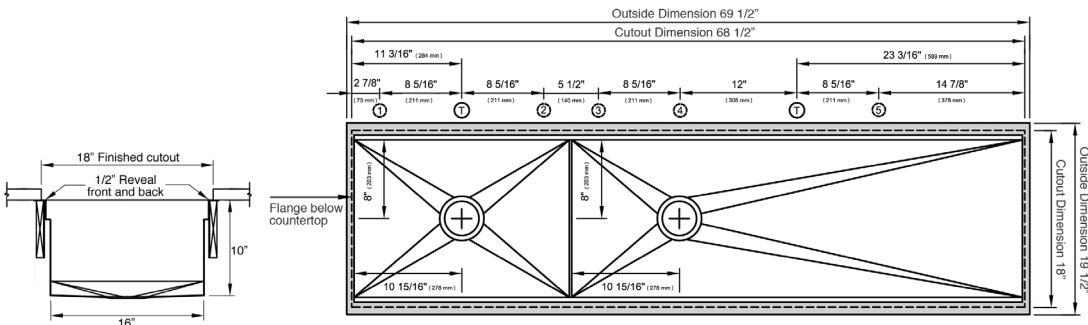

Ideal Work&WashStation™ 6D

Specifications

Double bowl
Users: 1-2
Culinary/Wash Tools included: Seven (12 pcs)
Galley Taps recommended: Two
Outside dimensions: 69 1/2" x 19 1/2" x 10 5/16"
Counter top cutout: 68 1/2" x 18"
Basin area: 45 7/8", 21 7/8" x 16"
Minimum cabinet size: 72" or 180cm

Culinary/Wash Tools included

- (1) Upper Tier Cutting Board 12 1/4" x 18"
- (2) Upper Tier Drying Rack 12 1/4" x 18"
- (1) 11" Colander
- (1) 11" Mixing Bowl with lid
- (2) Lower Tier Platforms for Colander, Mixing Bowl 12 1/4" x 17"
- (1) Lower Tier Mini Drying Rack 6" x 17"
- (1) Lower Tier Utensil Caddy 6" x 17"

Basin construction

16GA 316L stainless steel indoor/outdoor
Angel finish
Two tier design
Star™ groove pattern
Reversible center/side drain
Elevated drain cover included
Limited Lifetime Warranty
Made in the USA
ASME A112.19.3/CSA B45.4 certified

Upper Deck™ (Optional)

Upper Deck set UD 6 3P GT/BA/WH/GR Graphite, Bamboo, White or Gray Resin

Upper Deck sections Graphite, Bamboo, White or Gray Resin

Recommended Workstation Accessories

Bottom Grate set BG 6 D 3 SS Stainless Steel

Manual Strainer Basket
MDRNMSS Angel Finish Stainless Steel

Disposal Flange Strainer Basket
GDRNMSS Angel Finish Stainless Steel

Auto Strainer Basket Angel Finish with Polished or Matte knob

ADRNPSS
ADRNMSS