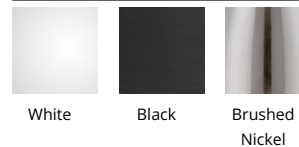

WAC LIGHTING

Fixture Type: _____

Catalog Number: _____

Project: _____

Location: _____

Ocularc 1.0

8W 0°-20° Adjustable Round

Model	Beam	Color Temp & CRI	Lumens	CBCP	Finish
R1BRA-08	F 45°	927 2700K - 90	585	870	BK Black
		930 3000K - 90	630	941	BN Brushed Nickel
	N 25°	927 2700K - 90	630	2225	WT White
		930 3000K - 90	680	2405	

Example: **R1BRA-08-F927-BK**

DESCRIPTION

Engineered with state of the art LED and driver technology, Ocularc 3.0, 2.0, 1.0 family of recessed lighting offers various styles, IC and Airtight Rated New Construction and Remodel, and low glare optical distributions to beautifully illuminate a diverse range of applications.

FEATURES

- Cutout 2 1/2"
- Single spot light source
- Ceiling thickness: 1/2" - 1"
- Sold as New Construction, may be reconfigured in the field for Remodel
- Driver concealed within the fixture
- 5 year warranty

SPECIFICATIONS

Construction:	Die-cast aluminum trim with aluminum heat sink
Power:	7.5W
Input:	120 VAC, 50/60Hz
Dimming:	ELV: 100-5% , TRIAC: 100-5%
Light Source:	Integrated LED 3 Step Mac Adam Ellipse
Rated Life:	50000 Hours
Cut Out:	2 1/2"
Finish:	Electrostatically Powder Coated:White, Electrostatically Powder Coated::Black, Electrostatically Powder Coated:::Brushed Nickel
Ceiling Thickness:	1/2" - 1"
Operating Temp:	-4°F to 104°F (-20°C to 40°C)
Standards:	ETL, cETL, Damp Location Listed, Energy Star 2.0, Title 24 JA8-2019 Compliant, IC, Airtight

FINISHES:

LINE DRAWING: