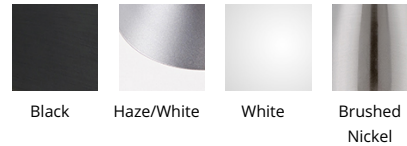

WAC LIGHTING

Fixture Type: _____

Catalog Number: _____

Project: _____

Location: _____

Ocularc 1.0

8W Open Reflector Square

Model	Beam	Color Temp & CRI	Lumens	CBCP	Finish
R1BSD-08	F 45°	927 2700K - 90	530	830	BK Black
		930 3000K - 90	575	897	BN Brushed Nickel
	N 25°	927 2700K - 90	615	2211	HZWT Haze/White
		930 3000K - 90	665	2390	WT White

Example: **R1BSD-08-F927-BK**

DESCRIPTION

Engineered with state of the art LED and driver technology, Ocularc 3.0, 2.0, 1.0 family of recessed lighting offers various styles, IC and Airtight Rated New Construction and Remodel, and low glare optical distributions to beautifully illuminate a diverse range of applications.

FEATURES

- Cutout 2 1/2"
- Single spot light source
- Ceiling thickness: 1/2" - 1"
- Sold as New Construction, may be reconfigured in the field for Remodel
- Driver concealed within the fixture
- 5 year warranty

SPECIFICATIONS

Construction:	Die-cast aluminum trim with aluminum heat sink
Power:	7.5W
Input:	120 VAC, 50/60Hz
Dimming:	ELV: 100-5% , TRIAC: 100-5%
Light Source:	Integrated LED 3 Step Mac Adam Ellipse
Rated Life:	50000 Hours
Cut Out:	2 1/2"
Finish:	Electrostatically Powder Coated:Black, Electrostatically Powder Coated::Haze/White, Electrostatically Powder Coated:::White, Electrostatically Powder Coated:::Brushed Nickel
Ceiling Thickness:	1/2" - 1"
Operating Temp:	-4°F to 104°F (-20°C to 40°C)
Standards:	ETL, cETL, Wet Location Listed, Energy Star 2.0, Title 24 JA8-2019 Compliant, IC, Airtight

FINISHES:

LINE DRAWING: