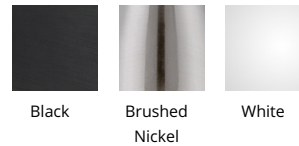

FINISHES:

LINE DRAWING: