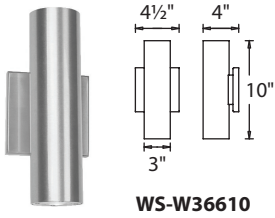

CALIBER – model: WS-W366
 dwelLED™ LED Outdoor

WAC LIGHTING
 Responsible Lighting®

WS-W36610

WS-W36614

Fixture Type:

Catalog Number:

Project: _____

Location: _____

PRODUCT DESCRIPTION

Light projection tuned with precision, Caliber is a discrete cylinder with minimal mounting hardware. Available in a single or double light configuration which can be mounted both vertically and horizontally. The light engine is factory sealed for maximum protection against the harshest elements.

FEATURES

- Discrete cylinder with minimal mounting hardware
- Up & down light
- Light engine is factory sealed for maximum protection from the elements
- Can be mounted vertically or horizontally
- Solid aluminum construction
- Color Temp: 3000K
- CRI: 90
- Dimming: 100% - 10% ELV
- Rated Life: 72,000 hours
- Input: 120 - 277V
- 2.76" x 1.28" x 1.18" universal voltage driver (120V-220V-277V) installs within junction box

SPECIFICATIONS

Construction: Aluminum and White Diffuser Lens

Light Source: High output LED.

Finish: Brushed Aluminum (AL), Black (BK), Bronze (BZ)

Standards: ETL & cETL wet location listed. IP 65. CEC Title 24 Compliant. ADA Compliant