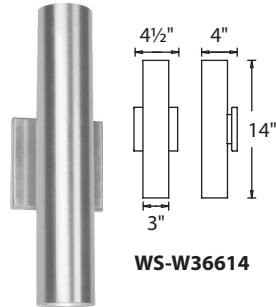

CALIBER – model: WS-W366
 dwelLED™ LED Outdoor

WAC LIGHTING
 Responsible Lighting®

WS-W36610

WS-W36614

Fixture Type:

Catalog Number:

Project: _____

Location: _____

PRODUCT DESCRIPTION

Light projection tuned with precision, Caliber is a discrete cylinder with minimal mounting hardware. Available in a single or double light configuration which can be mounted both vertically and horizontally. The light engine is factory sealed for maximum protection against the harshest elements.

FEATURES

- Discrete cylinder with minimal mounting hardware
- Up & down light
- Light engine is factory sealed for maximum protection from the elements
- Can be mounted vertically or horizontally
- Solid aluminum construction
- Color Temp: 3000K
- CRI: 90
- Dimming: 100% - 10% ELV
- Rated Life: 72,000 hours
- Input: 120 - 277V
- 2.76" x 1.28" x 1.18" universal voltage driver (120V-220V-277V) installs within junction box

SPECIFICATIONS

Construction: Aluminum and White Diffuser Lens

Light Source: High output LED.

Finish: Brushed Aluminum (AL), Black (BK), Bronze (BZ)

Standards: ETL & cETL wet location listed. IP 65. CEC Title 24 Compliant. ADA Compliant