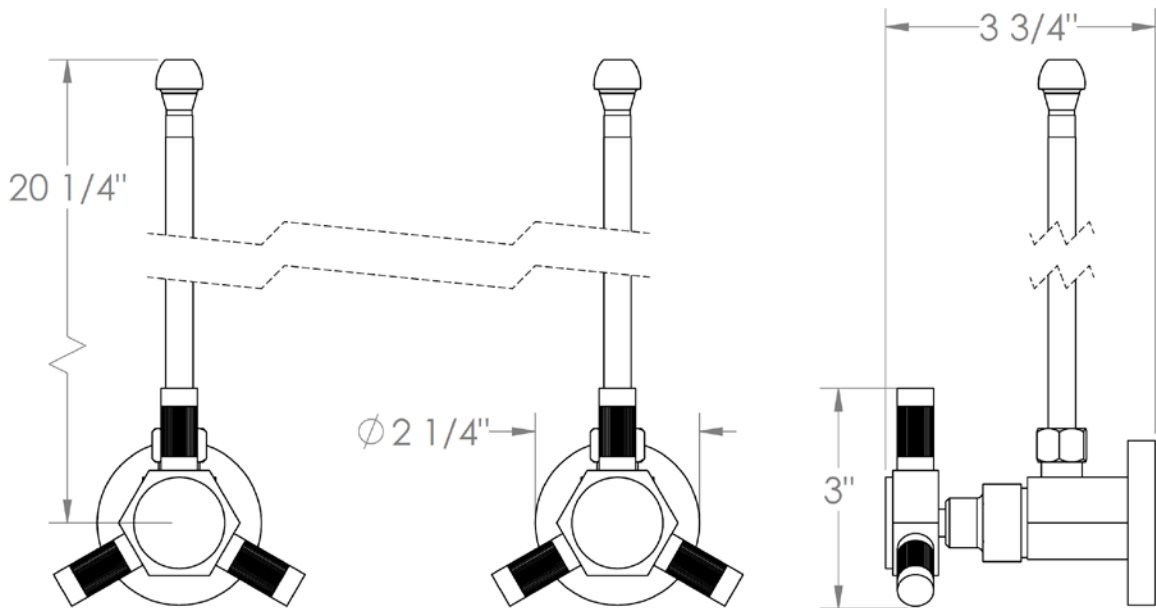

111-MAS2-SP5

Lavatory Angle Stop Kit

1/2" IPS x 3/8" OD Compression

WATERMARK DESIGNS 3/14/2018

350 Dewitt Ave Brooklyn NY 11207 USA T 718 257 2800 F 718 257 2144 info@watermark-designs.com