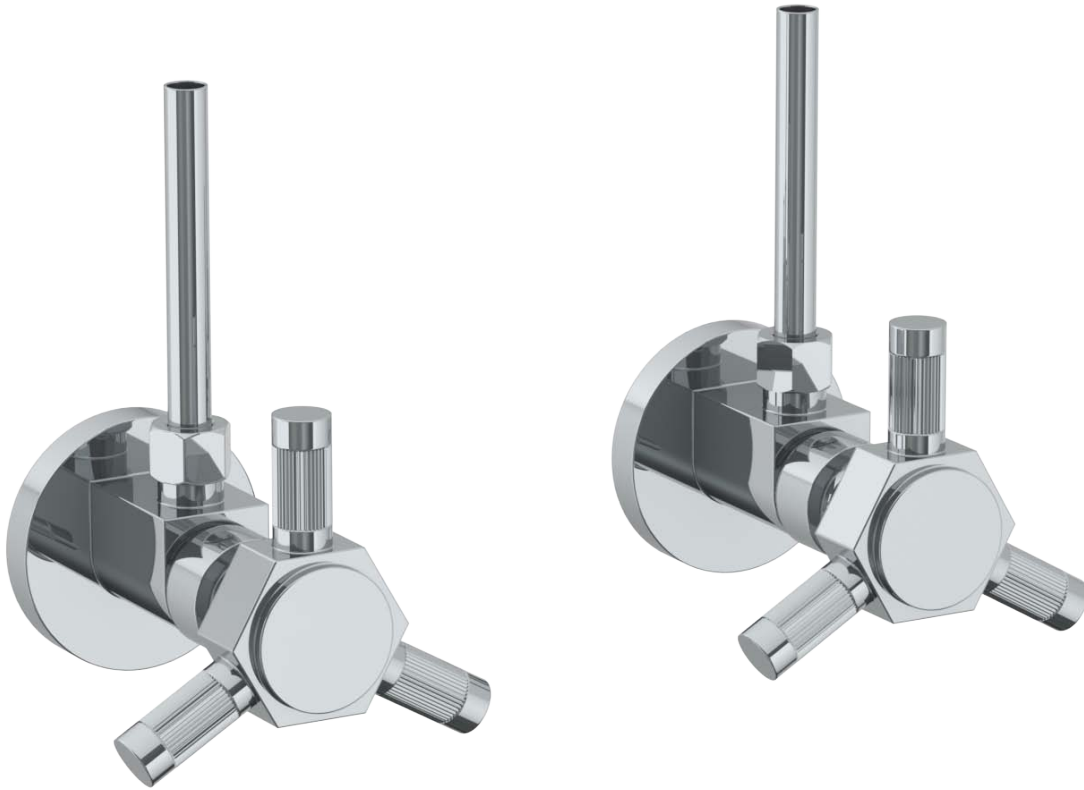

111-MAS2-SP5

Lavatory Angle Stop Kit

1/2" IPS x 3/8" OD Compression

WATERMARK DESIGNS 3/14/2018

350 Dewitt Ave Brooklyn NY 11207 USA T 718 257 2800 F 718 257 2144 info@watermark-designs.com