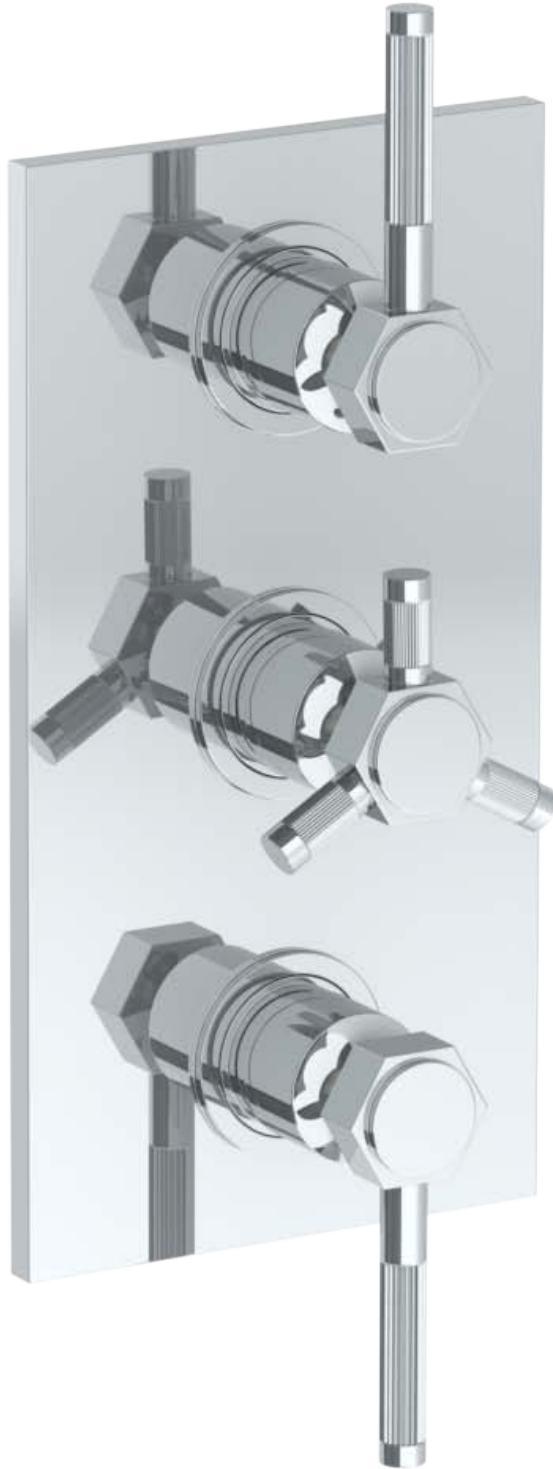

111-T30-SP4

Trim Kit Only for Thermostatic Valve with Two Built-In Controls
For use with SS-TH6000 thermostatic rough

111-T30-SP4

Trim Kit Only for Thermostatic Valve with Two Built-In Controls
For use with SS-TH6000 thermostatic rough