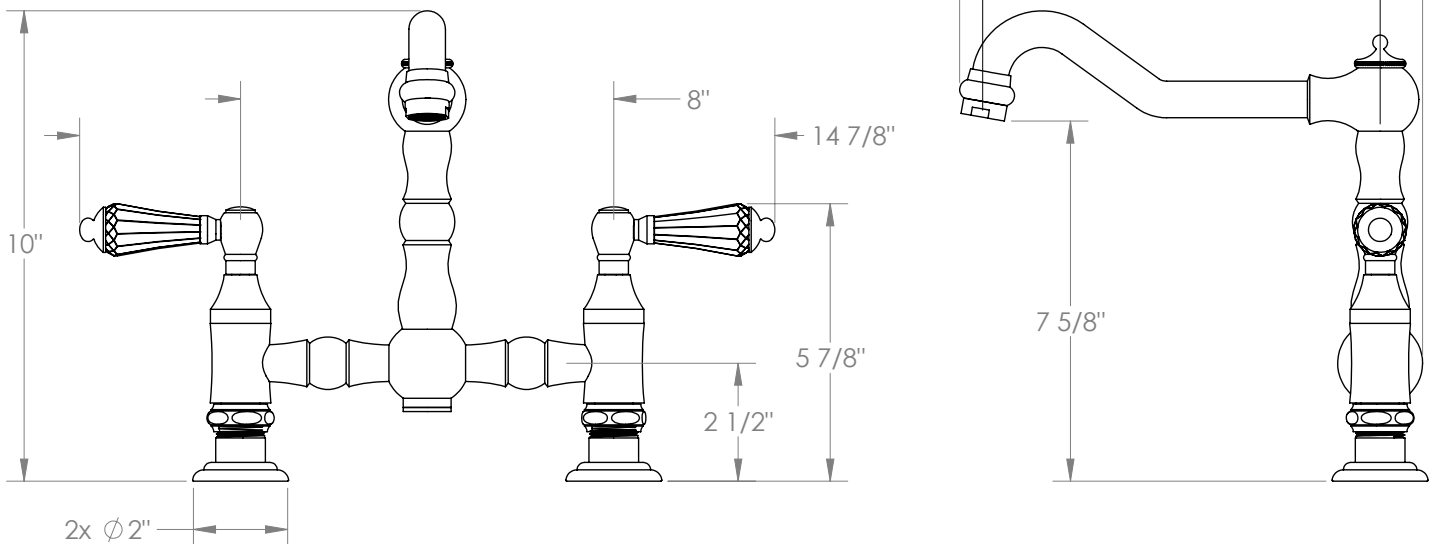

# WATERMARK

BROOKLYN, NEW YORK

*Paris*  
**206-7.5-SWA**

Deck Mounted, Bridge Kitchen Faucet

- Fits Deck Up To 2" Thick
- Recommended Mounting Hole: 1-1/8"
- All Lead-Free Brass Construction
- Flow Rate: 1.75 GPM
- 1/4 Turn Ceramic Cartridge
- 360° Rotating Spout
- Professional Installation Required

Available in all finishes shown on the [Watermark Designs website](#)

Meets the applicable requirements of ASME A112.18.1-2005/CSA B125.1-05, entitled "Plumbing Supply Fittings".

Watermark Designs reserves the right to make revisions without notice to produce specifications. All product dimensions are nominal.