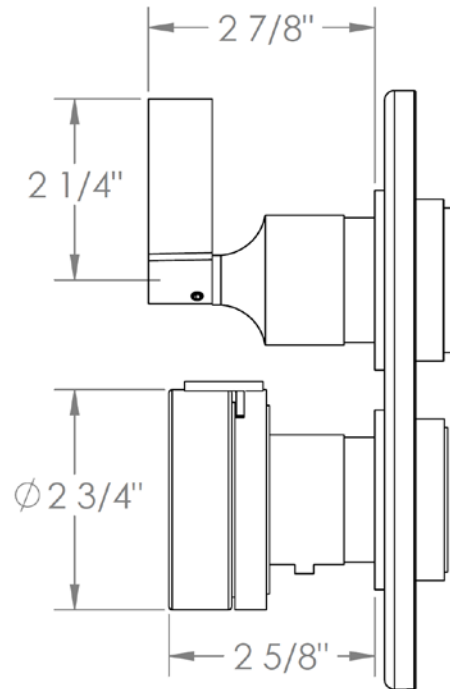

21-T20-E2

Trim Kit Only for Thermostatic Valve with Built-In Control

For use with SS-TH2000, SS-TH4000 or SS-THVD2 concealed rough

WATERMARK DESIGNS 5/24/2018