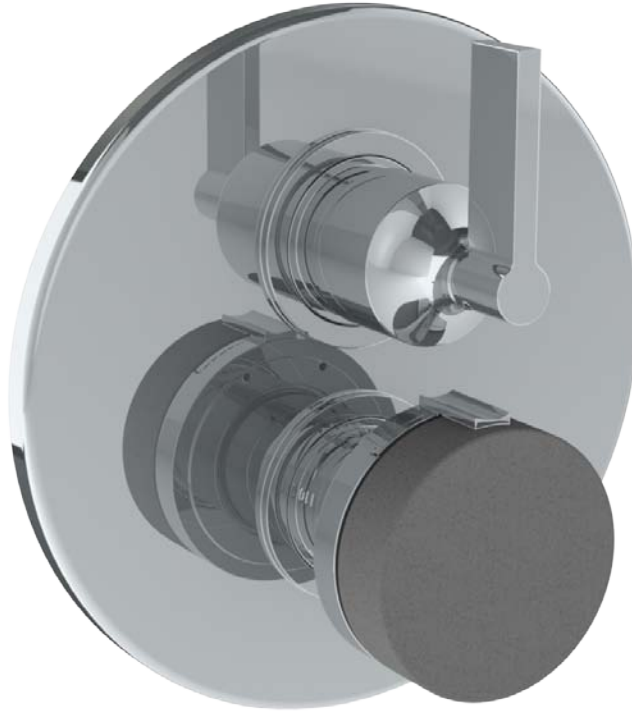

21-T20-E2

Trim Kit Only for Thermostatic Valve with Built-In Control

For use with SS-TH2000, SS-TH4000 or SS-THVD2 concealed rough

WATERMARK DESIGNS 5/24/2018