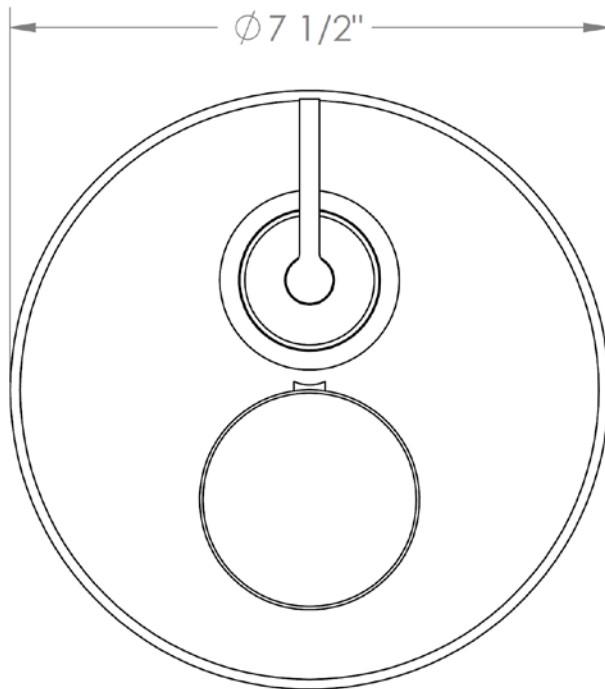

21-T20-E2

Trim Kit Only for Thermostatic Valve with Built-In Control

For use with SS-TH2000, SS-TH4000 or SS-THVD2 concealed rough

WATERMARK DESIGNS 5/24/2018