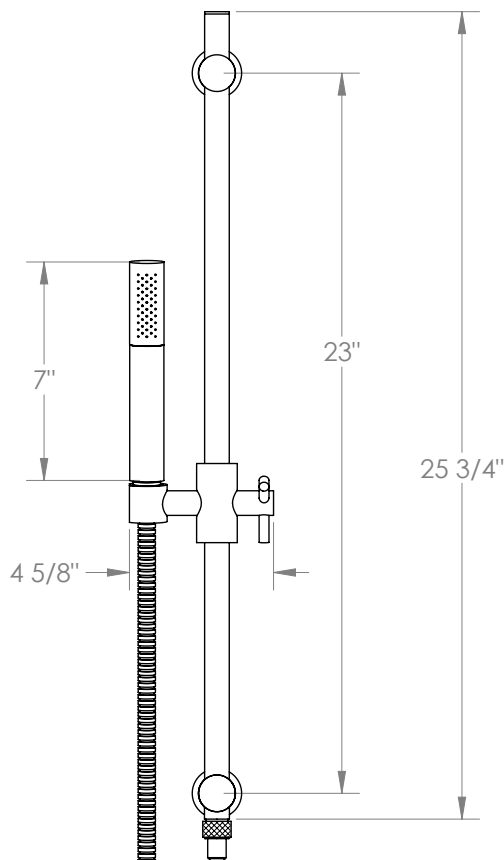

WATERMARK

BROOKLYN, NEW YORK

Titanium 22-HSPB1

Positioning Bar Shower Kit with Hand Shower

- Handshower Flow Rate: 1.75 GPM
- Slide bar features an adjustable shower holder that can be set along length of bar and can be set at angle up to 45°
- Hose Length: 69"
- Includes two backflow preventers- one in the hand shower and one in the wall elbow

Includes The Following Components:

- Shower Positioning Bar: PB-3524
- Hand Shower: SH-TIT30
- Shower Hose: DS-4079

Available in all finishes shown on the [Watermark Designs website](https://www.watermark-designs.com)

Meets the applicable requirements of ASME A112.18.1-2005/CSA B125.1-05, entitled "Plumbing Supply Fittings".

Watermark Designs reserves the right to make revisions without notice to produce specifications. All product dimensions are nominal.