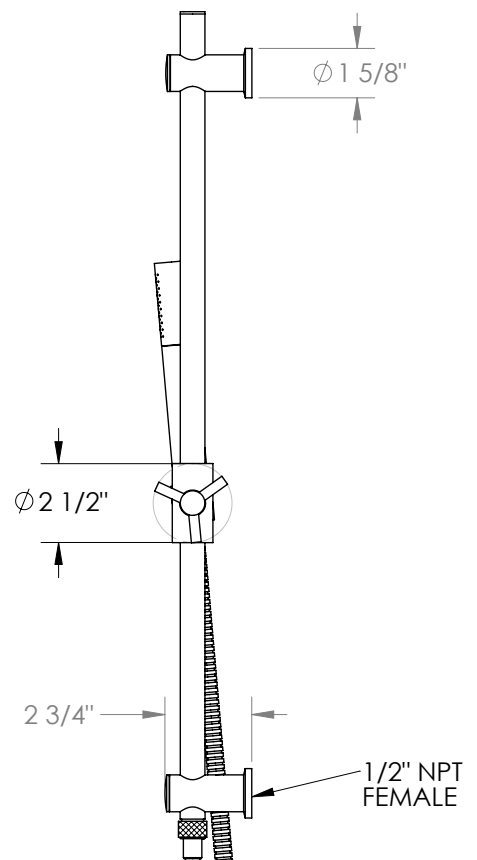

WATERMARK

BROOKLYN, NEW YORK

Titanium 22-HSPB1

Positioning Bar Shower Kit with Hand Shower

- Handshower Flow Rate: 1.75 GPM
- Slide bar features an adjustable shower holder that can be set along length of bar and can be set at angle up to 45°
- Hose Length: 69"
- Includes two backflow preventers- one in the hand shower and one in the wall elbow

Includes The Following Components:

- Shower Positioning Bar: PB-3524
- Hand Shower: SH-TIT30
- Shower Hose: DS-4079

Available in all finishes shown on the [Watermark Designs website](https://www.watermark-designs.com)

Meets the applicable requirements of ASME A112.18.1-2005/CSA B125.1-05, entitled "Plumbing Supply Fittings".

Watermark Designs reserves the right to make revisions without notice to produce specifications. All product dimensions are nominal.