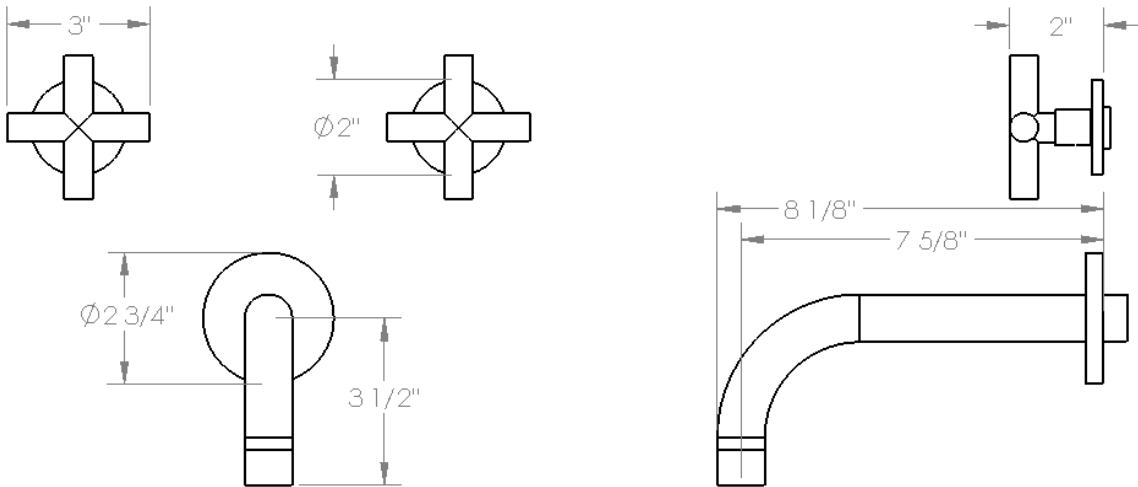

23-5-L9
Wall Mounted Faucet

Meets the applicable requirements of ASME A112.18.1-2005/CSA B125.1-05, entitled "Plumbing Supply Fittings"