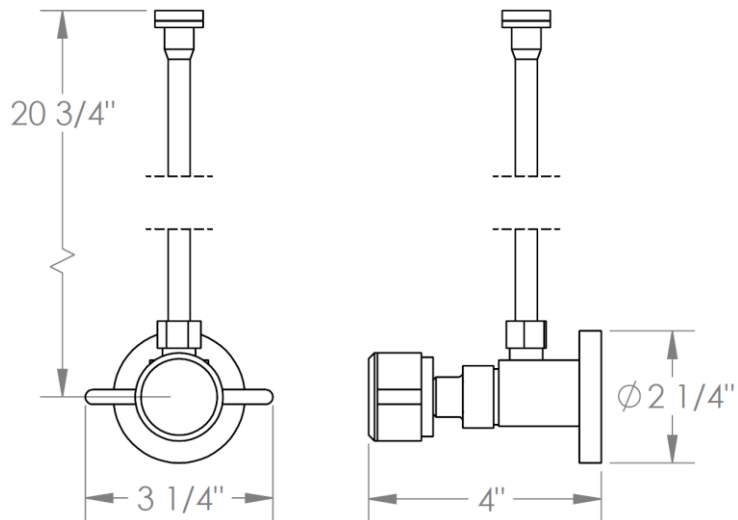

**25-MAS6-IN16**

Toilet Angle Stop Kit

1/2" IPS x 3/8" OD Compression

**WATERMARK DESIGNS 1/30/2019**

350 Dewitt Ave Brooklyn NY 11207 USA T 718 257 2800 F 718 257 2144 info@watermark-designs.com