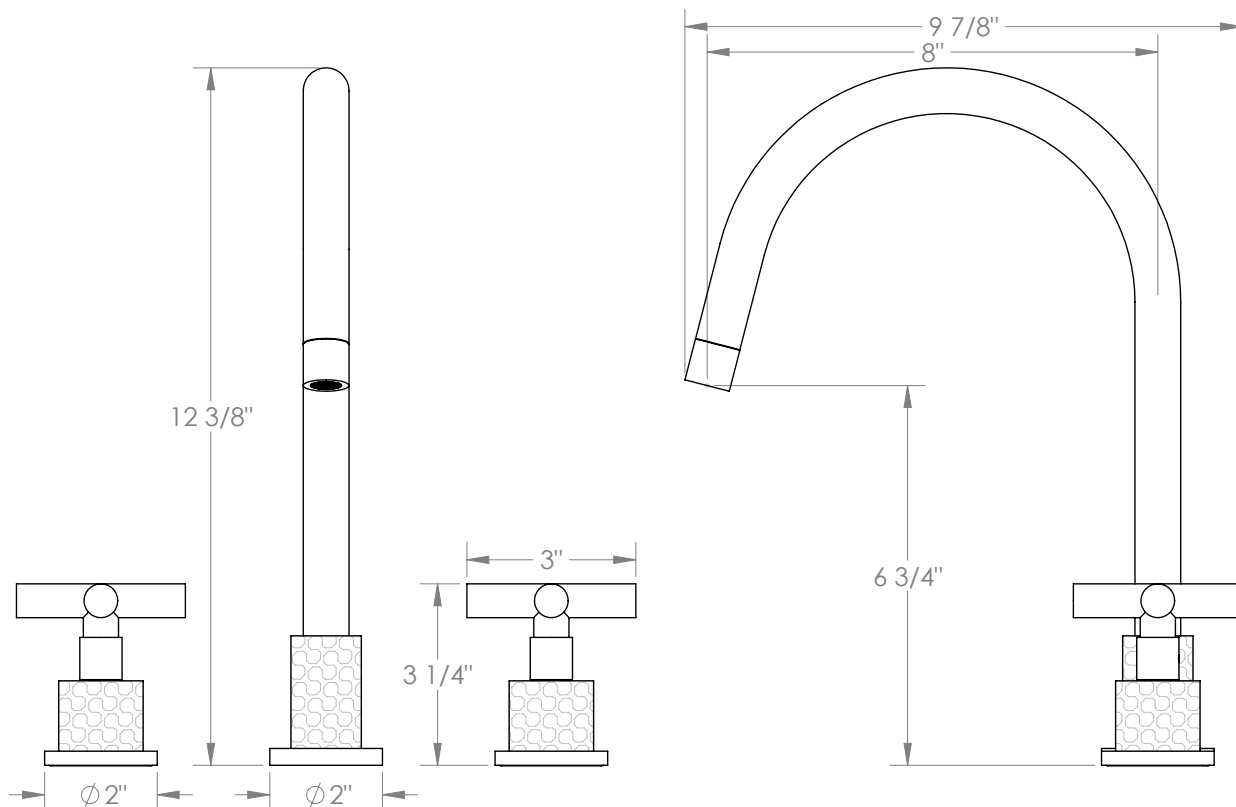

WATERMARK

BROOKLYN, NEW YORK

Sense 27-7-CL15

Deck Mounted, Two Handle Faucet

- Fits Deck Up To 3" Thick
- Recommended Mounting Hole: 1-3/8"
- All Lead-Free Brass Construction
- Flow Rate: 1.75 GPM
- 1/4 Turn Ceramic Cartridge
- 360° Rotating Spout
- Professional Installation Required

Available in all finishes shown on the [Watermark Designs website](#)

Meets the applicable requirements of ASME A112.18.1-2005/CSA B125.1-05, entitled "Plumbing Supply Fittings".

Watermark Designs reserves the right to make revisions without notice to produce specifications. All product dimensions are nominal.