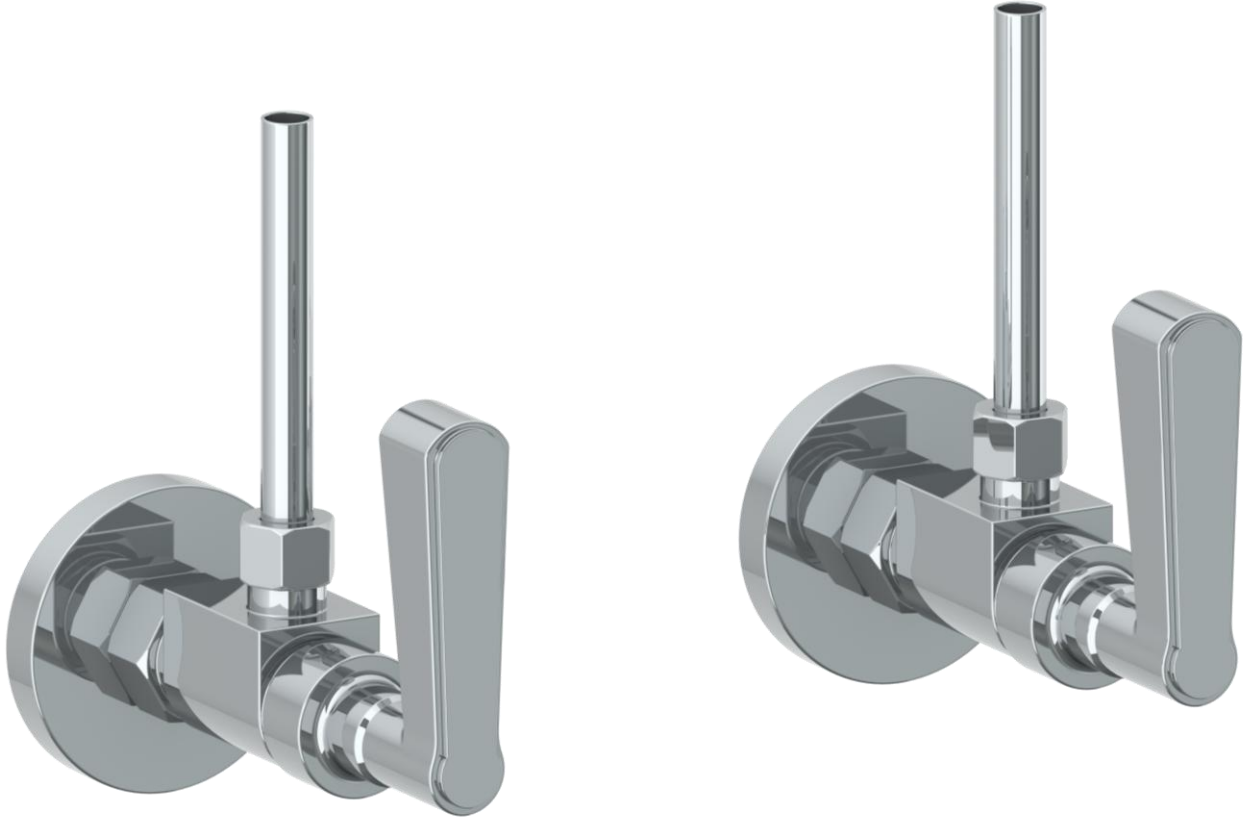

29-MAS1-__
Lavatory Angle Stop Kit
1/2" Compression x 3/8" OD Compression

HANDLE TRIM OPTIONS

TR14 - BEEKMAN

TR15 - GOTHAM