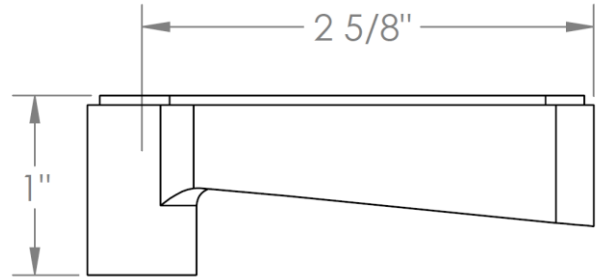

29-MAS1-__
Lavatory Angle Stop Kit
1/2" Compression x 3/8" OD Compression

HANDLE TRIM OPTIONS

TR14 - BEEKMAN

TR15 - GOTHAM