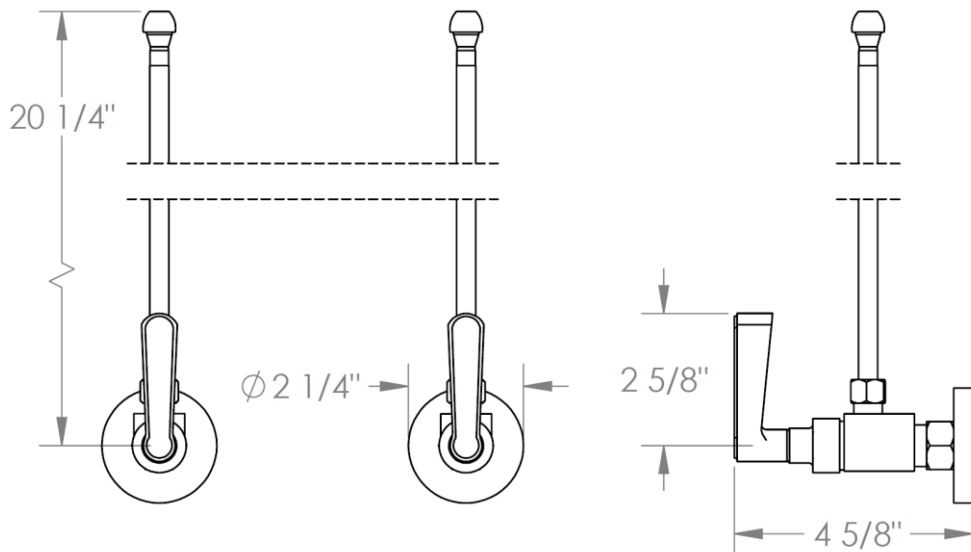

29-MAS1-__
Lavatory Angle Stop Kit
1/2" Compression x 3/8" OD Compression

HANDLE TRIM OPTIONS

TR14 - BEEKMAN

TR15 - GOTHAM