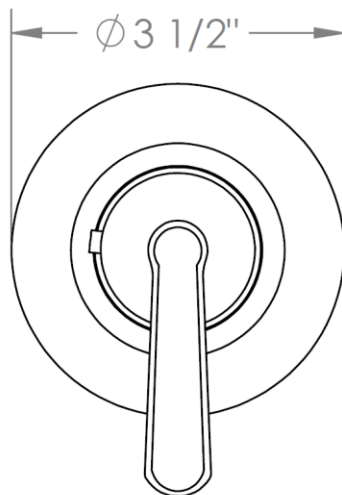

29-T15-__

Trim Kit Only for Miniature Thermostatic Valve
Requires SS-TH500 concealed rough

HANDLE TRIM OPTIONS

TR14 - BEEKMAN

TR15 - GOTHAM