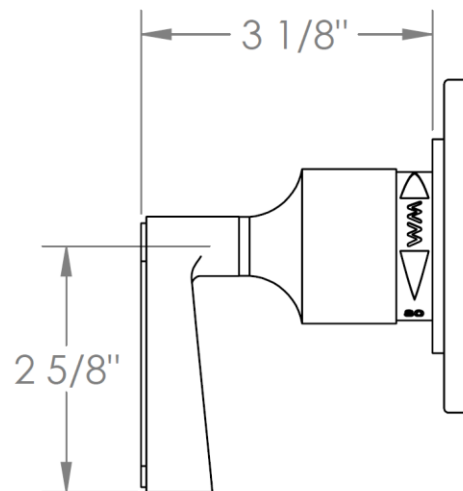

29-T15-__

Trim Kit Only for Miniature Thermostatic Valve
Requires SS-TH500 concealed rough

HANDLE TRIM OPTIONS

TR14 - BEEKMAN

TR15 - GOTHAM