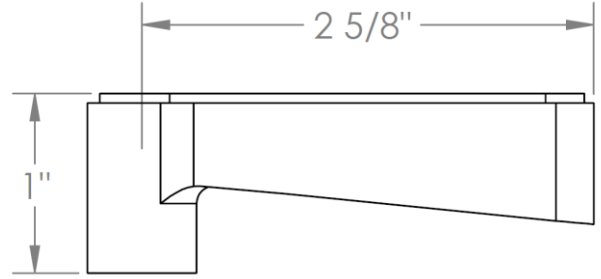

29-T15-__

Trim Kit Only for Miniature Thermostatic Valve
Requires SS-TH500 concealed rough

HANDLE TRIM OPTIONS

TR14 - BEEKMAN

TR15 - GOTHAM