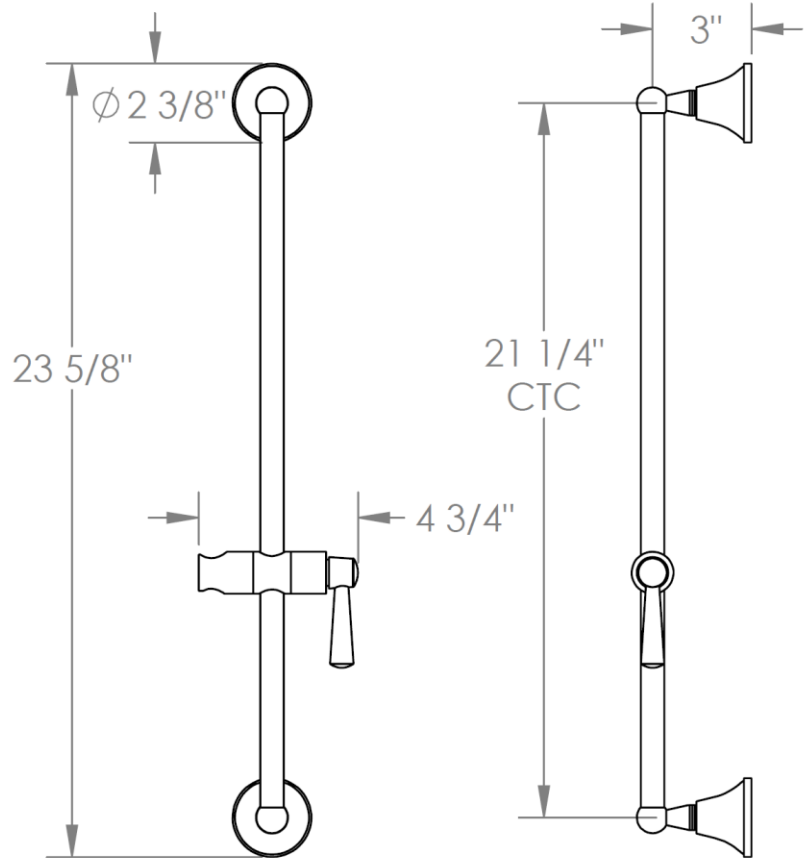

313-6524-__
Wall Mounted Shower Positioning Bar
York Collection

HANDLE TRIM OPTIONS

AX – LOS ANGELES

SW – SAN FRANCISCO

WW – BOSTON

Y2 – WILLIAMS