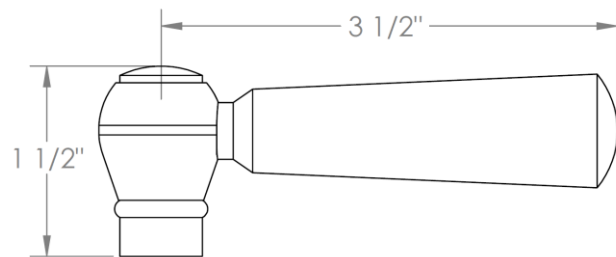

313-6524-__
Wall Mounted Shower Positioning Bar
York Collection

HANDLE TRIM OPTIONS

AX – LOS ANGELES

SW – SAN FRANCISCO

WW – BOSTON

Y2 – WILLIAMS