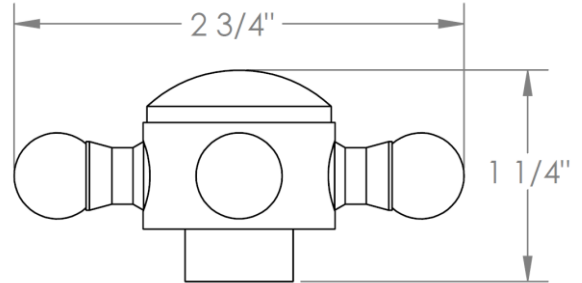

313-6524-__
Wall Mounted Shower Positioning Bar
York Collection

HANDLE TRIM OPTIONS

AX – LOS ANGELES

SW – SAN FRANCISCO

WW – BOSTON

Y2 – WILLIAMS