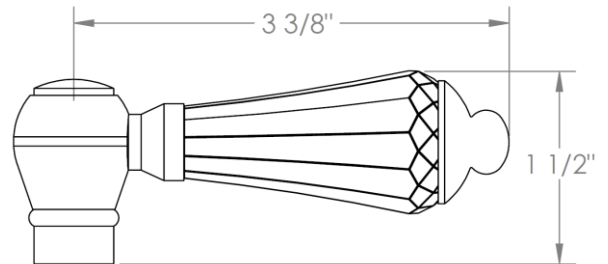

313-6524-__
Wall Mounted Shower Positioning Bar
York Collection

HANDLE TRIM OPTIONS

AX – LOS ANGELES

SW – SAN FRANCISCO

WW – BOSTON

Y2 – WILLIAMS