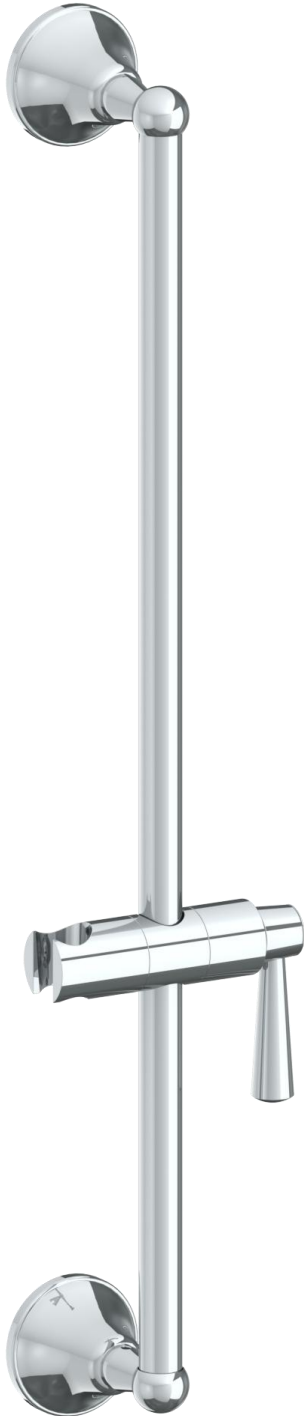

313-6524-__
Wall Mounted Shower Positioning Bar
York Collection

HANDLE TRIM OPTIONS

AX – LOS ANGELES

SW – SAN FRANCISCO

WW – BOSTON

Y2 – WILLIAMS