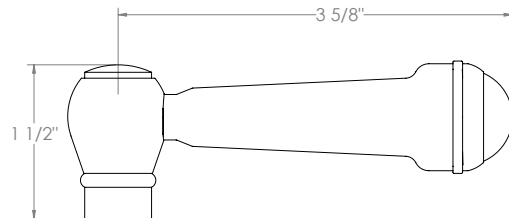

S2- WALTHAM