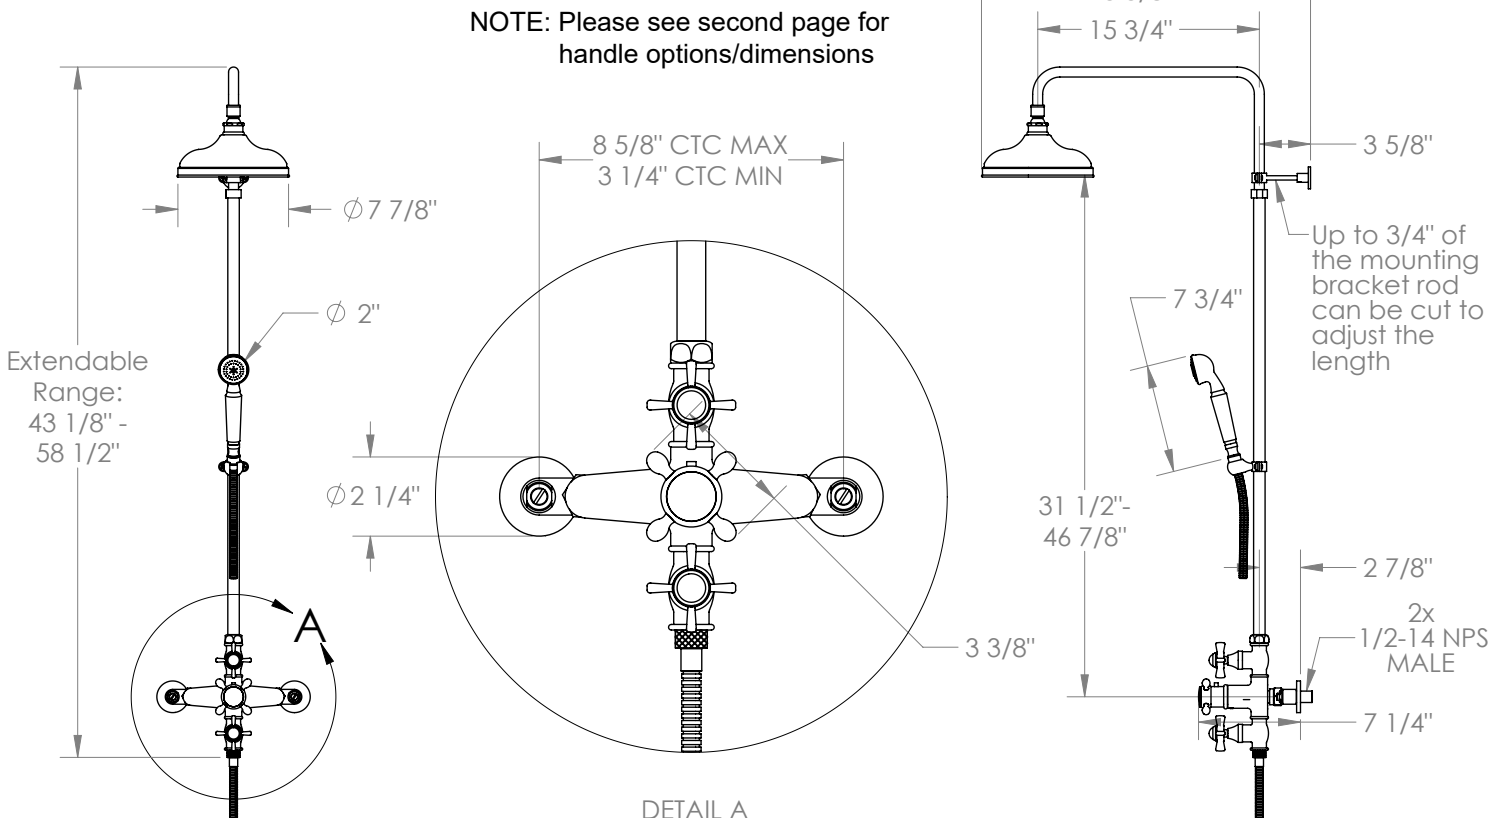

WATERMARK

BROOKLYN, NEW YORK

Stratford 321-EX8500-S1

Wall Mounted Exposed Thermostatic Shower with
Hand Shower Set

- Features an adjustable riser that can raise or lower the height of the shower head.
- Wall bracket can be repositioned along the length of the riser body.
- Includes backflow preventors in the hand shower and water supply inlets.
- Uses a 1/2" thermostatic valve.
- Shower Head: SH-RH075
- Hand Shower: SH-S525-A
- Shower Head + Hand Shower Flow Rate: 1.75 gpm @80 psi
- Hose: DS- 5079SM (Length: 49")
- Professional Installation Required

Available in all finishes shown on the Watermark Designs website

Meets the applicable requirements of ASME A112.18.1-2005/CSA B125.1-05, entitled "Plumbing Supply Fittings".

Watermark Designs reserves the right to make revisions without notice to produce specifications. All product dimensions are nominal.