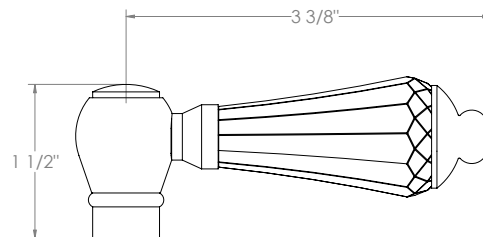

SWA- DARIEN