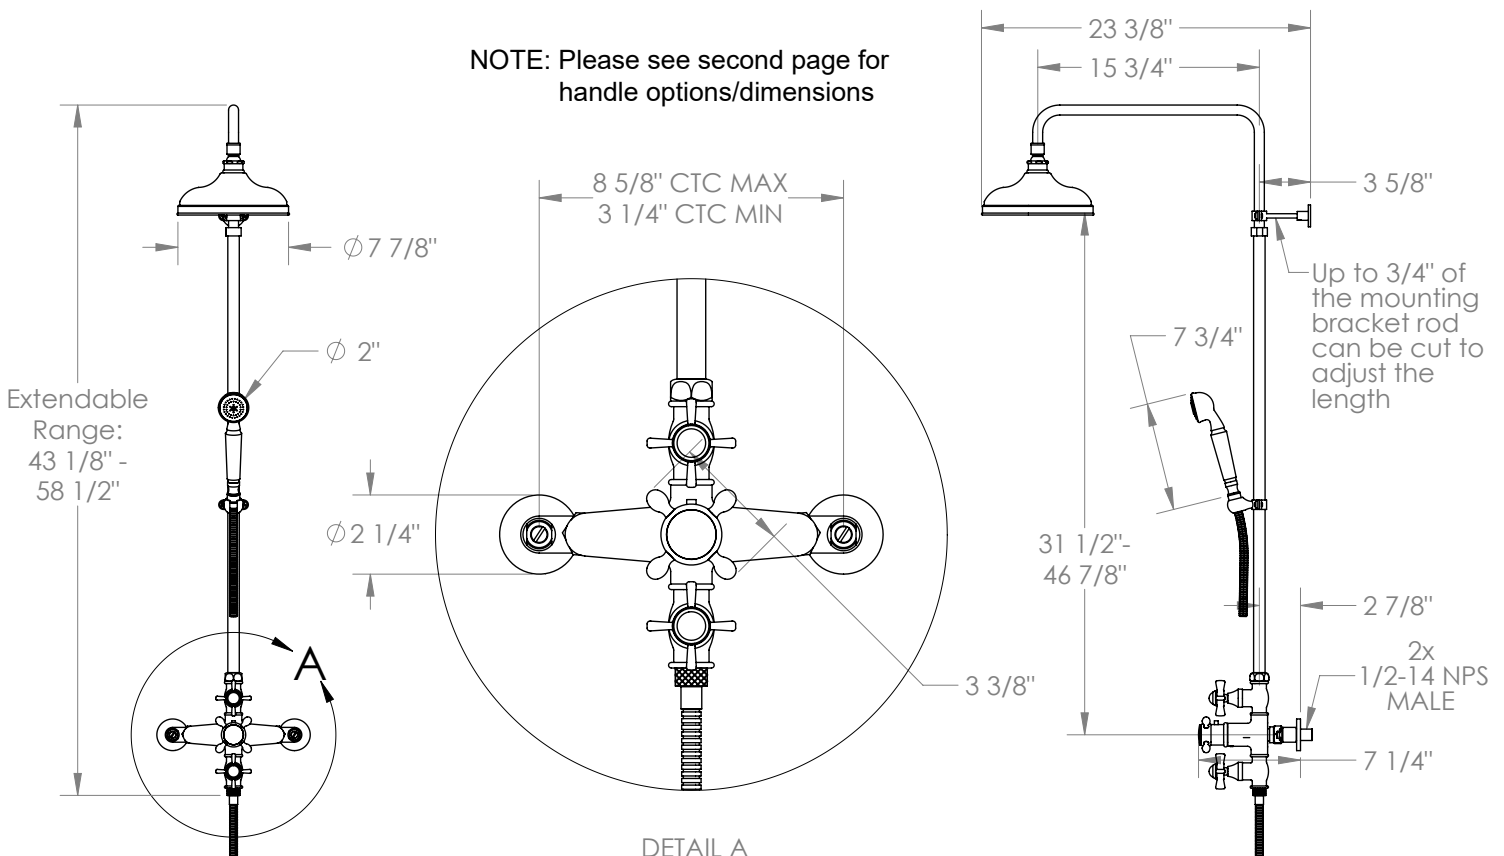

WATERMARK

BROOKLYN, NEW YORK

Stratford 321-EX8500-SWA

Wall Mounted Exposed Thermostatic Shower with
Hand Shower Set

- Features an adjustable riser that can raise or lower the height of the shower head.
- Wall bracket can be repositioned along the length of the riser body.
- Includes backflow preventors in the hand shower and water supply inlets.
- Uses a 1/2" thermostatic valve.
- Shower Head: SH-RH075
- Hand Shower: SH-S525-A
- Shower Head + Hand Shower Flow Rate: 1.75 gpm @80 psi
- Hose: DS- 5079SM (Length: 49")
- Professional Installation Required

Available in all finishes shown on the Watermark Designs website

Meets the applicable requirements of ASME A112.18.1-2005/CSA B125.1-05, entitled "Plumbing Supply Fittings".

Watermark Designs reserves the right to make revisions without notice to produce specifications. All product dimensions are nominal.